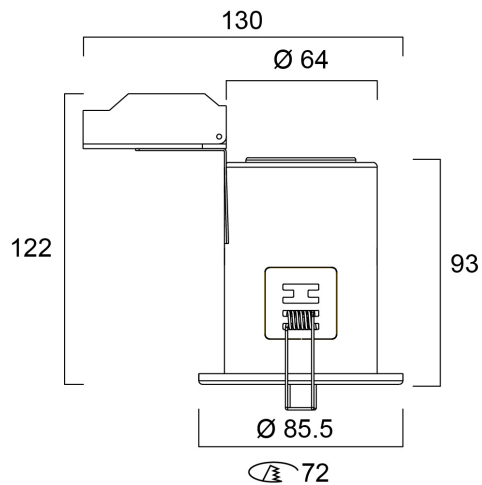

SylFire GU10 IP20 Fixed WHT

Code article 0059776

SYLVANIA

START

Recessed fire rated housing frame to use with RefLED GU10 spotlight lamp Ø50mm - GU10 spotlight not included. Steel body, round bezel ring in white RAL9016 finish, fixed (not adjustable), IP20 degree of protection, class II, outer dimensions (including wiring box): Ø86*122mm, cut-out Ø72mm. Fire rated 30, 60, 90 minutes. Suitable for internal environment only.

Atouts techniques

Dimensions (mm)

Photométrie

SylFire GU10 IP20 Fixed WHT

Code article 0059776

SYLVANIA

Données générales

Nom du produit	SylFire GU10 IP20 Fixed WHT
Technologie	Light Source Not Integrated
Cap/Base	GU10
General application	Residential & Consumer
ETIM Class	EC001744
Warranty	3 ans

Données physiques

Housing colour	RAL 9016 - Traffic white / Bezel
IP rating	IP20
IK rating	IK03
Nominal Product Height (mm)	122
Nominal Product Diameter (mm)	86
Poids (kg)	0.242
Recessed Depth (mm)	122

Emballage

Product EAN number	5410288597768
Longueur simple de l'emballage (cm)	12.0
Largeur simple de l'emballage (cm)	10.0
Packaging single depth (cm)	13.5
DUN14 (inner)	15410288597765
Units per outer package	40
Packaging outer length / height (cm)	62.0
Packaging outer width (cm)	29.0
Packaging outer depth (cm)	42.0