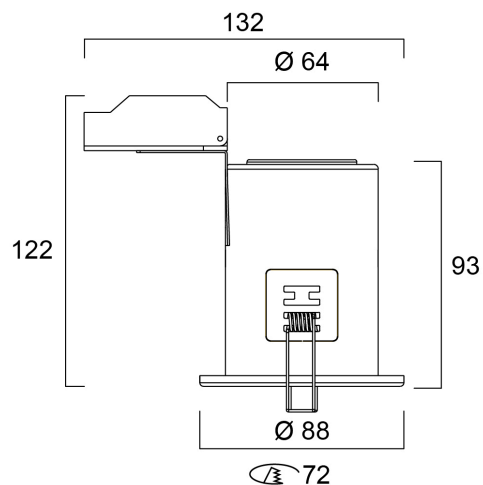

SylFire GU10 IP65 Fixed WHT

Code article 0059778

SYLVANIA

START

Recessed fire rated housing frame to use with RefLED GU10 spotlight lamp Ø50mm - GU10 spotlight not included. Steel body, round bezel ring in white RAL9016 finish, fixed (not adjustable), IP65 (frontal) degree of protection, class II, outer dimensions (including wiring box): Ø88*122mm, cut-out Ø72mm. Fire rated 30, 60, 90 minutes. Suitable for internal environment only.

Atouts techniques

Dimensions (mm)

Photométrie

SylFire GU10 IP65 Fixed WHT

Code article 0059778

SYLVANIA

Données générales

Nom du produit	SylFire GU10 IP65 Fixed WHT
Technologie	Light Source Not Integrated
Cap/Base	GU10
General application	Residential & Consumer
ETIM Class	EC001744
Warranty	3 ans

Données physiques

Housing colour	RAL 9016 - Traffic white / Bezel
IP rating	IP65/20
IK rating	IK03
Nominal Product Height (mm)	122
Nominal Product Diameter (mm)	88
Poids (kg)	0.254
Recessed Depth (mm)	122

Emballage

Product EAN number	5410288597782
Longueur simple de l'emballage (cm)	12.0
Largeur simple de l'emballage (cm)	10.0
Packaging single depth (cm)	13.5
DUN14 (inner)	15410288597789
Units per outer package	40
Packaging outer length / height (cm)	62.0
Packaging outer width (cm)	29.0
Packaging outer depth (cm)	42.0