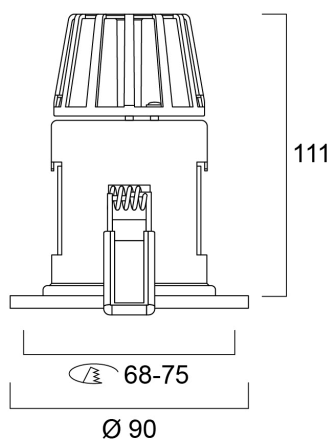

SYLFIRE LED FIXED 840 DIM WHITE DC

Code article 0059822

SYLVANIA

START

IP65 from the front LED downlight, fire rated for 30, 60 and 90 minutes. 8W up to 620 lumen output.

Atouts techniques

Dimensions (mm)

Photométrie

Distance [m]	Cone diameter [m]	E10°	E30°	E60°	E90°	Illuminance [lx]
0.5	0.35	1942	1942	492	227	
1.0	0.70	1211	1211	302		
1.5	1.06	535	535	220		
2.0	1.41	303	303	140		
2.5	1.76	194	194	90		
3.0	2.11	138	138	62		

Distance [m] Cone diameter [m] Illuminance [lx]
C0 - C180 (Half beam angle: 36.8°)

SYLFIRE LED FIXED 840 DIM WHITE DC

Code article 0059822

SYLVANIA

Données générales

Nom du produit	SYLFIRE LED FIXED 840 DIM WHITE DC
Technologie	LED
Housing	Aluminium
Montage	Ceiling recessed mounting
Environment	Indoor
General application	Residential & Consumer
Operating temperature range (°C)	-10°C...+45°C
Performance ambient temperature Tq (°C)	25
ETIM Class	EC001744
Warranty	5 ans

SYLFIRE LED FIXED 840 DIM WHITE DC

Code article 0059822

SYLVANIA

Emballage

Product EAN number	5410288598222
Longueur simple de l'emballage (cm)	13.5
Largeur simple de l'emballage (cm)	13.0
Packaging single depth (cm)	13.5
DUN14 (inner)	05410288598222
Units per outer package	20
Packaging outer length / height (cm)	68.1
Packaging outer width (cm)	29.6
Packaging outer depth (cm)	29.6