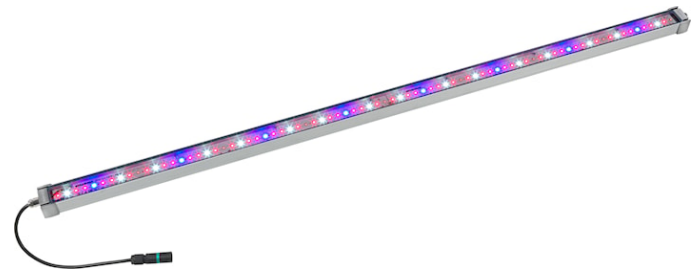

0061279

Code article 0061279

SYLVANIA

• IP66 rated • PPF efficacy up to 3.06 μ mol/J • Life time 50,000Hrs L70B50 • To be used with a SELV driver • Ideal for top lighting and vertical farming horticulture installations.

Atouts techniques

Photométrie

Données générales

Nom du produit	0061279
Technologie	LED
General application	Retail
Warranty	5 ans

Caractéristiques électriques

Primary Supply/Product voltage - min (V)	220
Primary Supply/Product voltage - max (V)	240
Electrical protection	Class II
Control gear required	Yes
Drive current (mA)	1400
Nominal Frequency (Hz)	50/60Hz