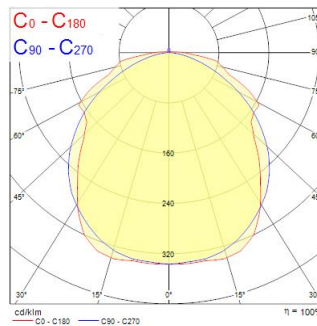

Atouts techniques

Dimensions (mm)

Photométrie

Distance [m]	Cone diameter [m]	Beam diameter [m]	Illuminance [lx]
0.5	1.40 1.25	0.70 0.625	2700 3600 4320
1.0	2.80 2.51	1.40 1.25	675 900 1080
1.5	4.21 3.76	2.10 1.88	450 600 720
2.0	5.61 5.01	2.80 2.51	338 450 540
2.5	7.01 6.26	3.50 3.13	270 360 432
3.0	8.41 7.52	4.20 3.76	225 300 360

Distance [m] Cone diameter [m] Illuminance [lx]
 — C0 - C180 (Half beam angle: 100.0°)
 — C90 - C270 (Half beam angle: 109.0°)

START Waterproof Single 1200 IP65 MW 2800lm 840

Code article 0067949

SYLVANIA