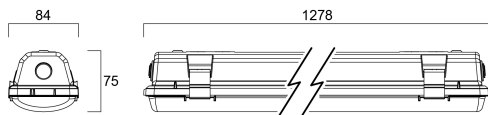

START Waterproof Single 1200 IP65 MW 2800lm 840

Code article 0067949

SYLVANIA

Start Waterproof, integrated LED weatherproof luminaire, with UV stabilized flat diffuser and linear prisms designed to achieve uniform lit appearance, optimise light output and to reduce glare, 301 stainless steel diffuser clips and fixing brackets for surface mounting. Polycarbonate housing, Polycarbonate diffuser, 2750lm, 25W, 110lm/W, 4000K, drive current 350mA, MW On/Off, CRI80, IP65, IK08, Class I, nominal average life (h):50000, 1278mm x 84mm x 75mm ,energy class: A++ A+ A, D-mark

Atouts techniques

Dimensions (mm)

Photométrie

Distance [m]	Cone diameter [m]	Beam diameter [m]	Illuminance [lx]
0.5	1.40 1.25	0.70 0.625	2700 3600 4320
1.0	2.80 2.51	1.40 1.25	675 900 1080
1.5	4.21 3.76	2.10 1.88	450 600 720
2.0	5.61 5.01	2.80 2.51	338 450 540
2.5	7.01 6.26	3.50 3.13	270 360 432
3.0	8.41 7.52	4.20 3.76	225 300 360

Distance [m] Cone diameter [m] Illuminance [lx]
 — C0 - C180 (Half beam angle: 100.0°)
 — C90 - C270 (Half beam angle: 109.0°)

START Waterproof Single 1200 IP65 MW 2800lm 840

Code article 0067949

SYLVANIA