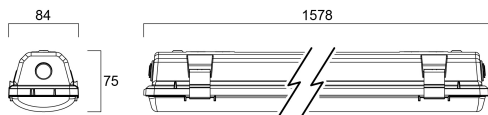

# START Waterproof Single 1500 IP65 4000lm 840

Code article 0067955

**SYLVANIA**

Start Waterproof, integrated LED weatherproof luminaire, with UV stabilized flat diffuser and linear prisms designed to achieve uniform lit appearance, optimise light output and to reduce glare, 301 stainless steel diffuser clips and fixing brackets for surface mounting. Polycarbonate housing, Polycarbonate diffuser, 3950 lm, 35 W, 119 lm/W, 4000 K, drive current 1050 mA, Non dimmable, CRI80, IP65, IK08, Class I, nominal average life (h):50000, 1578 mm x 84 mm x 75 mm ,energy class: A++ A+ A, D-mark

### Dimensions (mm)

## Données physiques

Housing colour	Grey
IP rating	IP65
IK rating	IK08
Diffuser finish	Transparent
Diffuser material	PC Polycarbonate
Longueur (mm)	1578
Largeur (mm)	84
Nominal Product Height (mm)	75
Poids (kg)	2.08