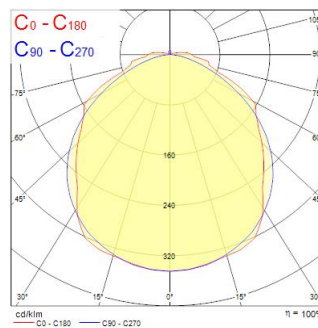

Atouts techniques

Dimensions (mm)

Photométrie

Distance [m]	Cone diameter [m]	Beam angle [°]	Illuminance [lx]
0.5	1.39	50°	503
	1.37	54.3°	540
		59.8°	599
1.0	2.78	50°	126
	2.75	54.3°	138
		59.8°	145
1.5	4.17	50°	53
	4.10	54.3°	58
		59.8°	62
2.0	5.57	50°	30
	5.47	54.3°	33
		59.8°	35
2.5	6.96	50°	19
	6.83	54.3°	21
		59.8°	22
3.0	8.35	50°	13
	8.20	54.3°	14
		59.8°	15

Distance [m] Cone diameter [m] Illuminance [lx]
 — C0 - C180 (Half beam angle: 107.6°)
 — C90 - C270 (Half beam angle: 108.6°)

START Waterproof Single 1500 IP65 DALI 4000lm 840

Code article 0067959

SYLVANIA