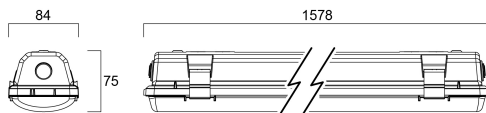

Atouts techniques

Dimensions (mm)

Photométrie

Distance [m]	Cone diameter [m]	Beam angle [°]	Illuminance [lx]
0.5	1.39	50°	503
	1.37	54.3°	540
		59.8°	599
1.0	2.78	50°	126
	2.75	54.3°	138
		59.8°	145
1.5	4.17	50°	53
	4.10	54.3°	58
		59.8°	62
2.0	5.57	50°	30
	5.47	54.3°	33
		59.8°	35
2.5	6.96	50°	19
	6.83	54.3°	21
		59.8°	22
3.0	8.35	50°	13
	8.20	54.3°	14
		59.8°	15

Distance [m] Cone diameter [m] Illuminance [lx]
 — C0 - C180 (Half beam angle: 107.6°)
 — C90 - C270 (Half beam angle: 108.6°)

START Waterproof Single 1500 IP65 DALI 4000lm 840

Code article 0067959

SYLVANIA

Emballage

Product EAN number	5410288679594
Longueur simple de l'emballage (cm)	167.2
Largeur simple de l'emballage (cm)	8.8
Packaging single depth (cm)	8.4
DUN14 (inner)	05410288679594
Units per outer package	1
Packaging outer length / height (cm)	167.2
Packaging outer width (cm)	8.8
Packaging outer depth (cm)	8.4