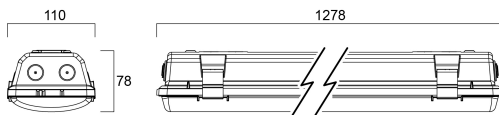

START Waterproof Twin 1200 IP65 4800lm 865

Code article 0067964

SYLVANIA

Start Waterproof, integrated LED weatherproof luminaire, with UV stabilized flat diffuser and linear prisms designed to achieve uniform lit appearance, optimise light output and to reduce glare, 301 stainless steel diffuser clips and fixing brackets for surface mounting. Polycarbonate housing, Polycarbonate diffuser, 4800 lm, 40 W, 127 lm/W, 6500 K, drive current 1050 mA, non dimmable, CRI80, IP65, IK08, Class I, nominal average lifetime (h): 50000, 1278 mm x 110 mm x 78 mm, energy class: A++ A+ A, D-mark

Atouts techniques

Dimensions (mm)

Photométrie

Distance [m]	Cone diameter [m]	Beam diameter [m]	Illuminance [lx]
0.5	1.20 1.46	0.71 0.86	5431 500 554
1.0	2.41 2.91	1.42 1.72	1358 270 136
1.5	3.61 4.37	2.13 2.58	715 90 51
2.0	4.82 5.82	2.84 3.46	422 54 33
2.5	6.02 7.28	3.55 4.29	267 44 23
3.0	7.23 8.73	4.26 5.14	179 33 16

Distance [m] Cone diameter [m] Illuminance [lx]
 — C0 - C180 (Half beam angle: 111.0°)
 — C90 - C270 (Half beam angle: 100.0°)

START Waterproof Twin 1200 IP65 4800lm 865

Code article 0067964

SYLVANIA

Données générales