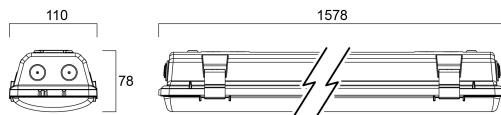

START Waterproof T 1500 HO IP65 8500lm 840

Code article 0068084

SYLVANIA

Start Waterproof, integrated LED weatherproof luminaire, with UV stabilized flat diffuser and linear prisms designed to achieve uniform lit appearance, optimise light output and to reduce glare, 301 stainless steel diffuser clips and fixing brackets for surface mounting. Polycarbonate housing, Polycarbonate diffuser, 8500 lm, 63 W, 135 lm/W, 4000 K, drive current 350 mA, Non dimmable, CRI80, IP65, IK08, Class I, nominal average life (h):50000, 1578 mm x 110 mm x 78 mm ,energy class: A++ A+ A, D-mark

Atouts techniques

Dimensions (mm)

Photométrie

Distance [m]	Cone diameter [m]	Beam diameter [m]	Illuminance [lx]
0.5	1.15 1.54	0.07 0.09	1100 1000 904
1.0	2.29 3.08	0.14 0.18	270 250 225
1.5	3.44 4.62	0.21 0.27	124 117 100
2.0	4.58 6.16	0.28 0.36	69 66 58
2.5	5.73 7.70	0.35 0.45	44 44 38
3.0	6.88 9.24	0.42 0.54	31 31 25

Distance [m] Cone diameter [m] Illuminance [lx]
 — C0 - C180 (Half beam angle: 114.0°)
 — C90 - C270 (Half beam angle: 97.8°)

START Waterproof T 1500 HO IP65 8500lm 840

Code article 0068084

SYLVANIA

Données générales

Code article 0068084

SYLVANIA

Données physiques

IP rating	IP65
IK rating	IK08
Diffuser material	UV stabilized PC Polycarbonate
Longueur (mm)	1578
Largeur (mm)	110
Nominal Product Height (mm)	78
Poids (kg)	2.49