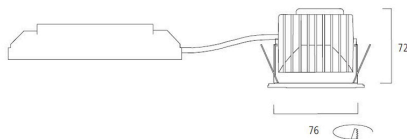

### Dimensions (mm)

Dimensions (mm)

### Photométrie

Distance [m]	Cone diameter [m]	Beam diameter [m]	Beam diameter [in]	Illuminance [lx]
0.5	0.33	Ø101	18.9"	1787
1.0	0.67	Ø202	38.9"	447
1.5	1.00	Ø303	58.9"	199
2.0	1.34	Ø404	78.9"	112
2.5	1.67	Ø505	98.9"	71
3.0	2.01	Ø606	118.9"	51

## Données physiques

IP rating	IP44/20
IK rating	IK02
Largeur (mm)	76
Nominal Product Height (mm)	72
Poids (kg)	1.37
Recessed Depth (mm)	72

## Emballage

Product EAN number	5025768579235
Longueur simple de l'emballage (cm)	17.5
Largeur simple de l'emballage (cm)	15.0
Packaging single depth (cm)	17.5
DUN14 (inner)	05025768579235
Units per outer package	1
Packaging outer length / height (cm)	17.5
Packaging outer width (cm)	15.0
Packaging outer depth (cm)	17.5