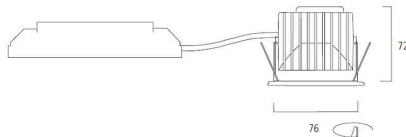

### Dimensions (mm)

Dimensions (mm)

### Données physiques

Housing colour	Black
IP rating	IP65/20
IK rating	IK02
Diffuser finish	Bezel (or Ring)
Nominal Product Height (mm)	72
Nominal Product Diameter (mm)	90
Recessed Depth (mm)	72

## Emballage

Product EAN number	5025768589005
Longueur simple de l'emballage (cm)	17.5
Largeur simple de l'emballage (cm)	17.5
Packaging single depth (cm)	15.0
DUN14 (inner)	05025768589005
Units per outer package	1
Packaging outer length / height (cm)	17.5
Packaging outer width (cm)	17.5
Packaging outer depth (cm)	15.0