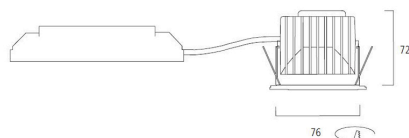

Atouts techniques

Dimensions (mm)

Dimensions (mm)