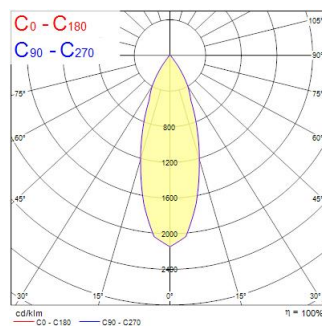

Photométrie

Distance [m]	Cone diameter [m]	Beam diameter [m]	Beam diameter [in]	Illuminance [lx]
0.5	0.32	0.32	12.6"	836 3621
1.0	0.63	0.63	25.2"	209 910
1.5	0.95	0.95	37.8"	91 402
2.0	1.27	1.27	50.4"	52 228
2.5	1.59	1.59	63.0"	33 140
3.0	1.90	1.90	75.6"	23 101

Distance [m] Cone diameter [m] Illuminance [lx]
C0 - C180 (Half beam angle: 35.2°)