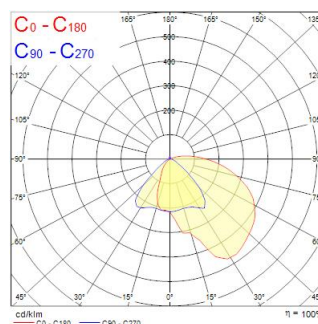

Photométrie