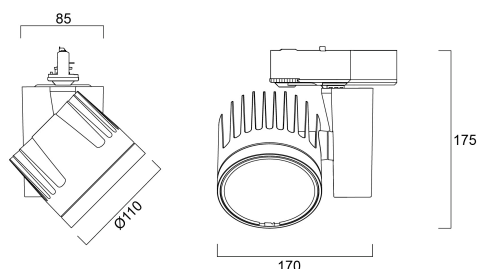

Atouts techniques

Dimensions (mm)