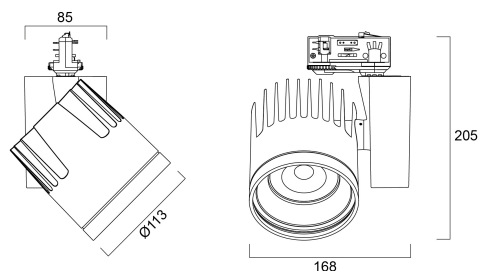

# Concord

2059310 BEACON XXL NB HO 4K L3 WHT Integrated LED spotlight, white RAL 9016, compact and minimalist design, ideal for double height spaces, retail and display applications, die-cast aluminium body, passive cooling heatsink, beam angle: 21° narrow beam, optics: Fresnel lens for controlled beam, colour temperature: 4000K neutral white, total system power: 48W, total fixture output: 5128lm, luminaire efficacy: 107lm/W, LOR: 100%, colour rendering: Ra 85 typical, LED Chromacity: 3 step MacAdam ellipse, IR/UV free light source without heat radiation, operating voltage: 220-240V / 50-60Hz, drive current: 1200mA, electronic driver, non-dimmable, switched only, power factor: 0.98 electrical protection: CLASS I, 3-circuit track Adaptor, compatible with OneTrack, Global Trac, and Concord Lytespan 3 track (for detailed information please check the compatibility list), protection rating: IP20, suitable for internal environment only, horizontal rotation: 355°, vertical tilt: 90°, lockable positioning using allen key, dimensions Ø113x168x205mm

### Dimensions (mm)

## Données physiques

Housing colour	White
IP rating	IP20
Diffuser finish	Diffuse
Diffuser material	PMMA Acrylic
Finition réflecteur	Not Applicable
Longueur (mm)	85
Largeur (mm)	168
Nominal Product Height (mm)	205

## Emballage

Product EAN number	5025768593101
Longueur simple de l'emballage (cm)	25.0
Largeur simple de l'emballage (cm)	19.5
Packaging single depth (cm)	20.5
DUN14 (inner)	05025768593101
Units per outer package	1
Packaging outer length / height (cm)	25.0
Packaging outer width (cm)	19.5
Packaging outer depth (cm)	20.5