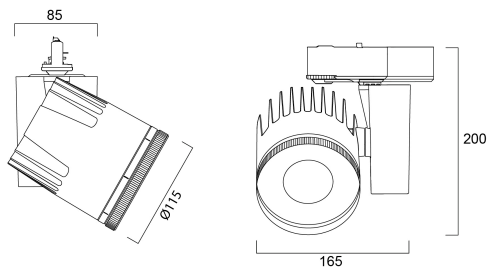

BEACON XL MUSE 3K DALI L3 BLK

Code article 2059324

Concord

2059324 BEACON XL MUSE 3K DALI L3 BLK Integrated LED spotlight, black RAL 9005, unique soft-touch ring, adjustable beam angle from a 10° spot to a 70° flood, compact and minimalist design, ideal for museum, gallery and high-end retail applications, die-cast aluminium body, passive cooling heatsink, beam angle: 10° spot to 70° flood, optics: aspheric glass lens, colour temperature: 3000K warm white, total system power: 41W, total fixture output: 2544lm, luminaire efficacy: 62lm/W, LOR: 100%, super high colour rendering: Ra 97 typical, R9 value at 90, LED Chromacity: 3 step MacAdam ellipse, IR/UV free light source without heat radiation, operating voltage: 220-240V / 50-60Hz, drive current: 1050mA, electronic driver, DALI dimmable, power factor: 0.95, electrical protection: CLASS I, DALI track adaptor, suitable for Concord Lytespan DALI track, ingress protection rating: IP20. IMPORTANT NOTE: This fixture can only be used on the Lytespan DALI or Lytebeam DALI tracks !

Atouts techniques

Dimensions (mm)

Photométrie

Distance [m]	Cone diameter [m]	Beam diameter [m]	Beam angle [°]	Illuminance [lx]
0.5	0.00	Ø171	0.0°	49123
1.0	0.00	Ø171	0.0°	12281
1.5	0.00	Ø171	0.0°	5458
2.0	0.00	Ø171	0.0°	3370
2.5	0.00	Ø171	0.0°	1985
3.0	0.00	Ø171	0.0°	1300

Distance [m] Cone diameter [m] Illuminance [lx]
 — C0 - C180 (Half beam angle: 0.0°)

BEACON XL MUSE 3K DALI L3 BLK

Code article 2059324

Concord

Données générales

Nom du produit	BEACON XL MUSE 3K DALI L3 BLK
Technologie	LED
Cap/Base	N/A
Housing	Aluminium
Montage	Track mounting
Environment	Internal
General application	Museums & Galleries, Retail
Performance ambient temperature Tq (°C)	25
ETIM Class	EC001744
Warranty	5 ans