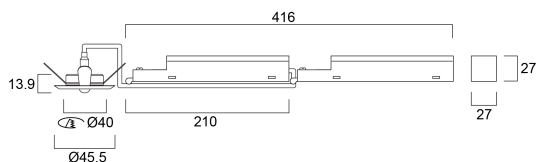

# ROUTELED II CORRIDOR DALI

Code article 2059463

Concord

Miniature self-test (DALI) emergency recessed luminaire downlight with corridor optic, non-maintained 3 hr emergency, standalone unit with inverter module and rechargeable battery (NiMH), quick and easy installation with inverter module and battery pack contained in articulated case that can pass through 40mm cutout, 219lm, 3W, IK07, beam angle 148 degrees, 230V, 50-60Hz, recharge period 24 hours, Power Factor 0.45, charge current 300mA, LxWxD (mm) 416x29x26.

### Dimensions (mm)

## Données physiques

Housing colour	RAL 9016 - Traffic white / Bezel
IP rating	IP20
IK rating	IK07
Longueur (mm)	416
Nominal Product Height (mm)	27
Poids (kg)	0.948
Recessed Depth (mm)	80

## Emballage

Product EAN number	5025768594634
Longueur simple de l'emballage (cm)	21.0
Largeur simple de l'emballage (cm)	18.0
Packaging single depth (cm)	11.0
DUN14 (inner)	05025768594634
Units per outer package	1
Packaging outer length / height (cm)	21.0
Packaging outer width (cm)	18.0
Packaging outer depth (cm)	10.5