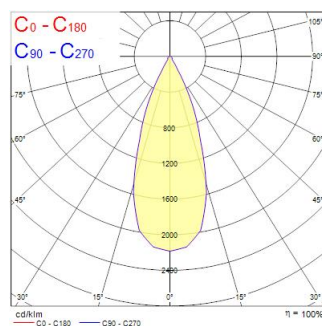

Atouts techniques

Dimensions (mm)

Photométrie

Distance [m]	Cone diameter [m]	Beam diameter [m]	Illuminance [lx]
0.5	0.35	Ø171	16489
		Ø270	7029
1.0	0.69	Ø342	4117
		Ø420	1752
1.5	1.04	Ø420	1830
		Ø510	779
2.0	1.39	Ø510	1029
		Ø600	685
2.5	1.73	Ø600	889
		Ø700	520
3.0	2.08	Ø700	487
		Ø800	396

Distance [m] Cone diameter [m] Illuminance [lx]
 — C0 - C180 (Half beam angle: 38.2°)

BEACON 93CRI 4K MEDIUM BEAM L3+DALI BLACK

Code article 2059644

Concord

Données générales

Nom du produit	BEACON 93CRI 4K MEDIUM BEAM L3+DALI BLACK
Technologie	LED
Cap/Base	N/A
Housing	Aluminium
Montage	Track mounting
Environment	Internal
General application	Museums & Galleries, Retail
Performance ambient temperature Tq (°C)	25
ETIM Class	EC001744
Warranty	5 ans

Données optiques

Fixture luminous flux (lm)	1885
Luminaire efficacy (lm/W)	90
LOR (%)	100
Température de couleur (K)	4000
Couleur de lumière	Neutral White
IRC (Ra)	93
Colour Consistency (SDCM)	3
Chromaticité réglable	N
Beam Angle (°)	38
Photobiological Risk Group	RG1

Code article 2059644

Concord

Données physiques

Housing colour	Black
IP rating	IP20
IK rating	IK02
Largeur (mm)	130
Nominal Product Height (mm)	190
Nominal Product Diameter (mm)	80
Poids (kg)	0.7

Emballage