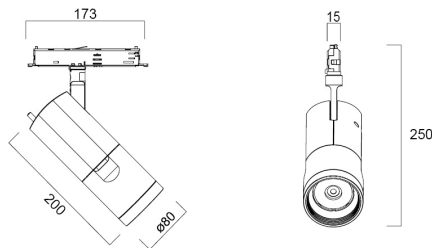

Concord Beacon 2700k Narrow o/b Dim White

Code article 2062451

Concord

Simple and slick integral design with no driver box and without any visible screws New technology utilization for improved performance Invisible in-track adaptor for an impressive architectural look Extremely precise light beams due to the high-quality lenses ø80mm die-cast aluminium body, Fix beam angle: 19°, Textured white finishing colour Light color temperature: 2700K, candle light System power: 18W, Fixture lumen output: 1575lm, efficacy: 88lm/W, Ra97 typical, LED chromacity: 2 step MacAdam ellipse LED source (SDCM2), IR/UV free light source without heat radiation Operating voltage 220-240V / 50-60Hz, dimmable via on-board potentiometer, Suitable for installation on 3-circuit tracks, please check compatibility list on the instruction sheet. Compatible with OneTrack Electrical protection: Class II. Degree of protection: IP20, suitable for indoor environment only Horizontal rotation: 355°, vertical tilt: 90° Nominal product dimensions: D.80mmx200mm 5 years warranty. Suitable for track mounting

Atouts techniques

Dimensions (mm)

Photométrie

Distance [m]	Cone diameter [m]	Beam diameter [m]	Illuminance [lx]
0.5	0.17 0.17	0.07 0.07	3487 1815 1690
1.0	0.35 0.34	0.14 0.14	874 428 428
1.5	0.52 0.51	0.21 0.21	387 186 186
2.0	0.69 0.68	0.28 0.28	217 131 131
2.5	0.86 0.85	0.35 0.35	139 83 83
3.0	1.04 1.03	0.42 0.42	87 47 47

Distance [m] Cone diameter [m] Beam diameter [m] Illuminance [lx]
 — C0 - C180 (Half beam angle: 19.4°)
 — C90 - C270 (Half beam angle: 19.0°)

Concord Beacon 2700k Narrow o/b Dim White

Code article 2062451

Emballage

Product EAN number	5025768624515
Longueur simple de l'emballage (cm)	30.5
Largeur simple de l'emballage (cm)	13.5
Packaging single depth (cm)	20.5
DUN14 (inner)	05025768624515
Units per outer package	1
Packaging outer length / height (cm)	30.5
Packaging outer width (cm)	13.5
Packaging outer depth (cm)	20.5