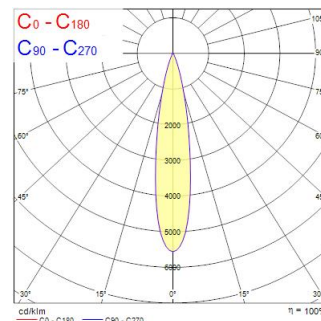

Concord Beacon 2700k Narrow o/b Dim White

Code article 2062451

Concord

Simple and slick integral design with no driver box and without any visible screws New technology utilization for improved performance Invisible in-track adaptor for an impressive architectural look Extremely precise light beams due to the high-quality lenses ø80mm die-cast aluminium body, Fix beam angle: 19°, Textured white finishing colour Light color temperature: 2700K, candle light System power: 18W, Fixture lumen output: 1575lm, efficacy: 88lm/W, Ra97 typical, LED chromacity: 2 step MacAdam ellipse LED source (SDCM2), IR/UV free light source without heat radiation Operating voltage 220-240V / 50-60Hz, dimmable via on-board potentiometer, Suitable for installation on 3-circuit tracks, please check compatibility list on the instruction sheet. Compatible with OneTrack Electrical protection: Class II. Degree of protection: IP20, suitable for indoor environment only Horizontal rotation: 355°, vertical tilt: 90° Nominal product dimensions: D.80mmx200mm 5 years warranty. Suitable for track mounting

Atouts techniques

Dimensions (mm)

Photométrie

Distance [m]	Cone diameter [m]	Beam diameter [m]	Illuminance [lx]
0.5	0.17 0.17	0.07 0.07	3487 1815 1690
1.0	0.35 0.34	0.14 0.14	874 428 428
1.5	0.52 0.51	0.21 0.21	387 186 186
2.0	0.69 0.68	0.28 0.28	217 131 131
2.5	0.86 0.85	0.35 0.35	139 83 83
3.0	1.04 1.03	0.42 0.42	87 47 47

Distance [m] Cone diameter [m] Beam diameter [m] Illuminance [lx]
 — C0 - C180 (Half beam angle: 19.4°)
 — C90 - C270 (Half beam angle: 19.0°)

Concord Beacon 2700k Narrow o/b Dim White

Code article 2062451

Données optiques

Fixture luminous flux (lm)	1575
Luminaire efficacy (lm/W)	88
LOR (%)	100
Température de couleur (K)	2700
Couleur de lumière	Candlelight
IRC (Ra)	97
Colour Variation Initial (SDCM)	SDCM2
Luminous Intensity (cd)	1575
Beam Angle (°)	19
Distribution type	Symmetric
Photobiological Risk Group	RG1