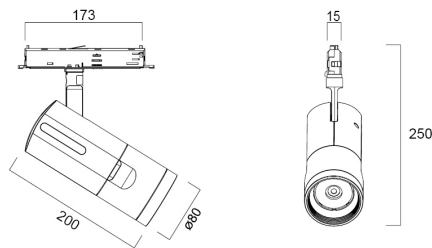

Concord Beacon 3000k Narrow SSC White

Code article 2062488

Concord

Simple and slick integral design with no driver box and without any visible screws New technology utilization for improved performance Invisible in-track adaptor for an impressive architectural look Extremely precise light beams due to the high-quality lenses ø80mm die-cast aluminium body, Fix beam angle: 19°, Textured white finishing colour Light color temperature: 3000K, warm light System power: 18W, Fixture lumen output: 1850lm, efficacy: 103lm/W, Ra97 typical, LED chromacity: 2 step MacAdam ellipse LED source (SDCM2), IR/UV free light source without heat radiation Operating voltage 220-240V / 50-60Hz, electronic driver, dimmable via SylSmart Standalone SSC Suitable for installation on 3-circuit tracks, please check compatibility list on the instruction sheet. Compatible with OneTrack Electrical protection: Class II. Degree of protection: IP20, suitable for indoor environment only Horizontal rotation: 355°, vertical tilt: 90° Nominal product dimensions: D.80mmx200mm 5 years warranty. Suitable for track mounting

Atouts techniques

Dimensions (mm)

Photométrie

Distance [m]	Cone diameter [m]	Beam diameter [m]	Illuminance [lx]
0.5	0.17 0.17	0.07 0.07	4248 2071 2152
1.0	0.34 0.33	0.14 0.14	1062 523 523
1.5	0.51 0.50	0.21 0.21	457 230 236
2.0	0.68 0.67	0.28 0.28	216 111 112
2.5	0.85 0.84	0.35 0.35	138 69 69
3.0	1.01 1.00	0.42 0.42	107 53 53

Distance [m] Cone diameter [m] Beam diameter [m] Illuminance [lx]
 — C0 - C180 (Half beam angle: 19.0°)
 — C90 - C270 (Half beam angle: 19.2°)

Concord Beacon 3000k Narrow SSC White

Code article 2062488

Concord

Emballage

Product EAN number	5025768624881
Longueur simple de l'emballage (cm)	30.5
Largeur simple de l'emballage (cm)	13.5
Packaging single depth (cm)	20.5
DUN14 (inner)	05025768624881
Units per outer package	1
Packaging outer length / height (cm)	30.5
Packaging outer width (cm)	13.5
Packaging outer depth (cm)	20.5