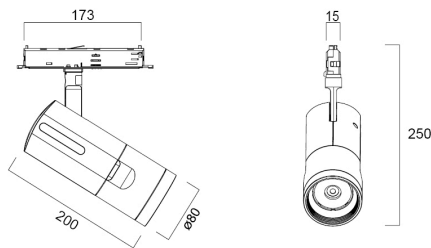

Concord Beacon 4000k Narrow SSC White

Code article 2062489

Concord

Simple and slick integral design with no driver box and without any visible screws New technology utilization for improved performance Invisible in-track adaptor for an impressive architectural look Extremely precise light beams due to the high-quality lenses ø80mm die-cast aluminium body, Fix beam angle: 19°, Textured white finishing colour Light color temperature: 4000K, natural light System power: 18W, Fixture lumen output: 1900lm, efficacy: 106lm/W, Ra97 typical, LED chromacity: 2 step MacAdam ellipse LED source (SDCM2), IR/UV free light source without heat radiation Operating voltage 220-240V / 50-60Hz, electronic driver, dimmable via SylSmart Standalone SSC Suitable for installation on 3-circuit tracks, please check compatibility list on the instruction sheet. Compatible with OneTrack Electrical protection: Class II. Degree of protection: IP20, suitable for indoor environment only Horizontal rotation: 355°, vertical tilt: 90° Nominal product dimensions: D.80mmx200mm 5 years warranty. Suitable for track mounting

Atouts techniques

Dimensions (mm)

Photométrie

Distance [m]	Cone diameter [m]	Illuminance [lx]
0.5	0.17 0.17	4211 E10° 2070 E10° 2070
1.0	0.33 0.34	1053 E10° 818 E10° 818
1.5	0.50 0.51	476 E10° 286 E10° 279
2.0	0.67 0.68	283 E10° 137 E10° 125
2.5	0.84 0.85	170 E10° 80 E10° 81
3.0	1.00 1.01	114 E10° 59 E10° 57

Distance [m] Cone diameter [m] Illuminance [lx]
 — C0 - C180 (Half beam angle: 19.0°)
 — C90 - C270 (Half beam angle: 19.0°)

Concord Beacon 4000k Narrow SSC White

Code article 2062489

Concord

Données générales

Emballage

Product EAN number	5025768624898
Longueur simple de l'emballage (cm)	30.5
Largeur simple de l'emballage (cm)	13.5
Packaging single depth (cm)	20.5
DUN14 (inner)	05025768624898
Units per outer package	1
Packaging outer length / height (cm)	30.5
Packaging outer width (cm)	13.5
Packaging outer depth (cm)	20.5