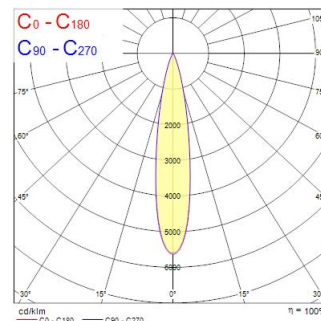

Concord Beacon 4000k Narrow SSC White

Code article 2062489

Concord

Simple and slick integral design with no driver box and without any visible screws New technology utilization for improved performance Invisible in-track adaptor for an impressive architectural look Extremely precise light beams due to the high-quality lenses ø80mm die-cast aluminium body, Fix beam angle: 19°, Textured white finishing colour Light color temperature: 4000K, natural light System power: 18W, Fixture lumen output: 1900lm, efficacy: 106lm/W, Ra97 typical, LED chromacity: 2 step MacAdam ellipse LED source (SDCM2), IR/UV free light source without heat radiation Operating voltage 220-240V / 50-60Hz, electronic driver, dimmable via SylSmart Standalone SSC Suitable for installation on 3-circuit tracks, please check compatibility list on the instruction sheet. Compatible with OneTrack Electrical protection: Class II. Degree of protection: IP20, suitable for indoor environment only Horizontal rotation: 355°, vertical tilt: 90° Nominal product dimensions: D.80mmx200mm 5 years warranty. Suitable for track mounting

Atouts techniques

Dimensions (mm)

Photométrie

Distance [m]	Cone diameter [m]	Illuminance [lx]
0.5	0.17 0.17	4211 E10° 2070 E10° 2070
1.0	0.33 0.34	1053 E10° 818 E10° 818
1.5	0.50 0.51	476 E10° 286 E10° 279
2.0	0.67 0.68	283 E10° 137 E10° 125
2.5	0.84 0.85	170 E10° 80 E10° 81
3.0	1.00 1.01	114 E10° 59 E10° 57

Distance [m] Cone diameter [m] Illuminance [lx]
 — C0 - C180 (Half beam angle: 19.0°)
 — C90 - C270 (Half beam angle: 19.0°)

Concord Beacon 4000k Narrow SSC White

Code article 2062489

Concord

Données générales

Données optiques

Fixture luminous flux (lm)	1900
Luminaire efficacy (lm/W)	106
LOR (%)	100
Température de couleur (K)	4000
Couleur de lumière	Neutral White
IRC (Ra)	97
Colour Variation Initial (SDCM)	SDCM2
Luminous Intensity (cd)	1900
Beam Angle (°)	19
Distribution type	Symmetric
Photobiological Risk Group	RG1