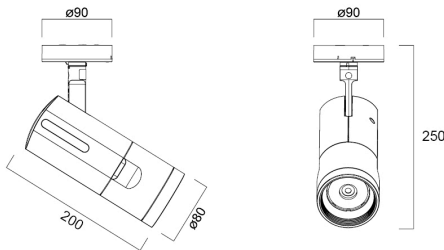

# Concord Beacon 3000k SM Narrow SSC White

Code article 2062506

Concord

Simple and slick integral design with no driver box and without any visible screws New technology utilization for improved performance Extremely precise light beams due to the high-quality lenses  $\varnothing 80\text{mm}$  die-cast aluminium body, Fix beam angle:  $19^\circ$ , Textured white finishing colour Light color temperature: 3000K, warm light System power: 18W, Fixture lumen output: 1850lm, efficacy: 103lm/W, Ra97 typical, LED chromacity: 2 step MacAdam ellipse LED source (SDCM2), IR/UV free light source without heat radiation Operating voltage 220-240V / 50-60Hz, electronic driver, dimmable via SylSmart Standalone SSC Surface mounting with surface mounting base. Electrical protection: Class II. Degree of protection: IP20, suitable for indoor environment only Horizontal rotation:  $355^\circ$ , vertical tilt:  $90^\circ$  Nominal product dimensions: D.80mmx200mm 5 years warranty. Suitable for ceiling surface mounting, and wall surface mounting

### Dimensions (mm)

## Données physiques

Housing colour	RAL 9016 - Traffic white / Bezel
IP rating	IP20
IK rating	IK02
Diffuser finish	Other
Diffuser material	PMMA Acrylic
Finition réflecteur	Not Applicable
Longueur (mm)	200
Largeur (mm)	80
Nominal Product Height (mm)	250
Poids (kg)	1.2

## Emballage

Product EAN number	5025768625062
Longueur simple de l'emballage (cm)	30.5
Largeur simple de l'emballage (cm)	13.5
Packaging single depth (cm)	20.5
DUN14 (inner)	05025768625062
Units per outer package	1
Packaging outer length / height (cm)	30.5
Packaging outer width (cm)	13.5
Packaging outer depth (cm)	20.5