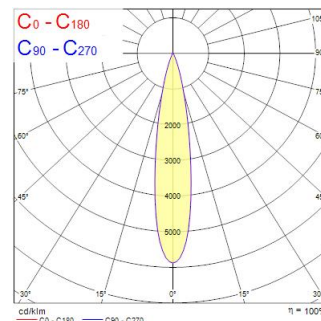

### Dimensions (mm)

### Photométrie

Distance [m]	Cone diameter [m]	Beam diameter [m]	Illuminance [lx]
0.5	0.17 0.17	0.17	4246 2071 2152
1.0	0.34 0.33	0.33	1060 523 535
1.5	0.51 0.50	0.50	457 230 236
2.0	0.68 0.67	0.67	216 111 113
2.5	0.85 0.84	0.84	138 69 70
3.0	1.01 1.00	1.00	107 53 54

Distance [m] Cone diameter [m] Illuminance [lx]  
 — C0 - C180 (Half beam angle:  $19.0^\circ$ )  
 — C90 - C270 (Half beam angle:  $19.2^\circ$ )