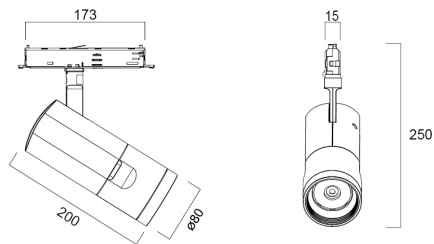

Atouts techniques

Dimensions (mm)