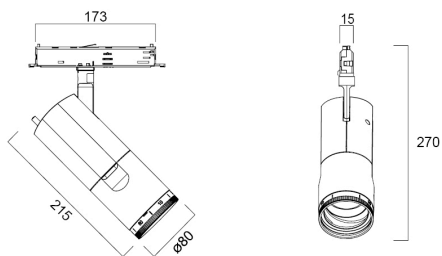

Atouts techniques

Dimensions (mm)

Photométrie

Distance [m]	Cone diameter [m]	Beam diameter [m]	Beam diameter [m]	Illuminance [lx]
0.5	0.05	Ø171	4.3"	4100
		Ø129	4.3"	2180
1.0	0.15	Ø171	4.3"	1540
		Ø129	4.3"	850
1.5	0.23	Ø171	4.3"	658
		Ø129	4.3"	354
2.0	0.30	Ø171	4.3"	385
		Ø129	4.3"	130
2.5	0.38	Ø171	4.3"	187
		Ø129	4.3"	61
3.0	0.45	Ø171	4.3"	112
		Ø129	4.3"	31

Distance [m] Cone diameter [m] Illuminance [lx]
 — C0 - C180 (Half beam angle: 8.6°)

Concord Beacon Muse 4000k O/B Dim White

Code article 2062561

Concord

Données générales

Nom du produit	Concord Beacon Muse 4000k O/B Dim White
Technologie	LED
Cap/Base	N/A
Housing	Aluminium
Montage	Track mounting
Built in presence detector	NONE
Fixture rating	Enclosed
General application	Museums & Galleries, Retail, Hospitality
Operating temperature range (°C)	-10°C...+35°C
Virtual assistant compatibility	N/A
ETIM Class	EC001744
Numéro virtuel FI	4170387
Warranty	5 ans

Emballage

Product EAN number	5025768625611
Longueur simple de l'emballage (cm)	30.5
Largeur simple de l'emballage (cm)	13.5
Packaging single depth (cm)	20.5
DUN14 (inner)	05025768625611
Units per outer package	1
Packaging outer length / height (cm)	30.5
Packaging outer width (cm)	13.5
Packaging outer depth (cm)	20.5