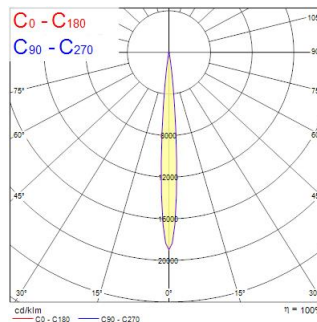

Atouts techniques

Dimensions (mm)

Photométrie

Distance [m]	Cone diameter [m]	Beam diameter [m]	Beam diameter [m]	Illuminance [lx]
0.5	0.05	Ø171	4.3"	4100
		Ø129	4.3"	2180
1.0	0.15	Ø171	4.3"	1540
		Ø129	4.3"	850
1.5	0.23	Ø171	4.3"	658
		Ø129	4.3"	354
2.0	0.30	Ø171	4.3"	385
		Ø129	4.3"	130
2.5	0.38	Ø171	4.3"	187
		Ø129	4.3"	61
3.0	0.45	Ø171	4.3"	112
		Ø129	4.3"	31

Distance [m] Cone diameter [m] Illuminance [lx]
 — C0 - C180 (Half beam angle: 8.6°)

Concord Beacon Muse 4000k O/B Dim White

Code article 2062561

Concord

Données générales

Nom du produit	Concord Beacon Muse 4000k O/B Dim White
Technologie	LED
Cap/Base	N/A
Housing	Aluminium
Montage	Track mounting
Built in presence detector	NONE
Fixture rating	Enclosed
General application	Museums & Galleries, Retail, Hospitality
Operating temperature range (°C)	-10°C...+35°C
Virtual assistant compatibility	N/A
ETIM Class	EC001744
Numéro virtuel FI	4170387
Warranty	5 ans

Données optiques

Fixture luminous flux (lm)	1100
Luminaire efficacy (lm/W)	61
LOR (%)	100
Température de couleur (K)	4000
Couleur de lumière	Neutral White
IRC (Ra)	97
Colour Variation Initial (SDCM)	SDCM2
Luminous Intensity (cd)	1100
Distribution type	Symmetric
Photobiological Risk Group	RG1