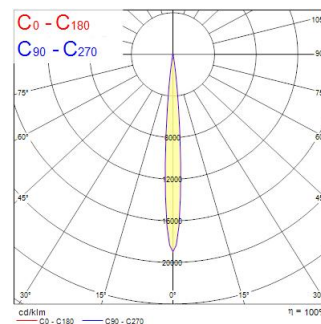

Atouts techniques

Dimensions (mm)

Photométrie

Distance [m]	Cone diameter [m]	Beam diameter [m]	Beam angle [°]	Illuminance [lx]
0.5	0.05	0.07	4.3°	4100
		0.09	4.3°	2100
1.0	0.15	0.21	4.3°	1600
		0.27	4.3°	850
1.5	0.23	0.34	4.3°	668
		0.45	4.3°	284
2.0	0.30	0.45	4.3°	315
		0.60	4.3°	130
2.5	0.38	0.56	4.3°	167
		0.75	4.3°	68
3.0	0.45	0.66	4.3°	112
		0.90	4.3°	29

Distance [m] Cone diameter [m] Illuminance [lx]
 — C0 - C180 (Half beam angle: 8.6°)

Concord Beacon Muse 4000k O/B Dim Black

Code article 2062564

Concord

Données générales

Nom du produit	Concord Beacon Muse 4000k O/B Dim Black
Technologie	LED
Cap/Base	N/A
Housing	Aluminium
Montage	Track mounting
Built in presence detector	NONE
Fixture rating	Enclosed
General application	Museums & Galleries, Retail, Hospitality
Operating temperature range (°C)	-10°C...+35°C
Virtual assistant compatibility	N/A
ETIM Class	EC001744
Numéro virtuel FI	4170390
Warranty	5 ans

Données optiques

Fixture luminous flux (lm)	1100
Luminaire efficacy (lm/W)	61
LOR (%)	100
Température de couleur (K)	4000
Couleur de lumière	Neutral White
IRC (Ra)	97
Colour Variation Initial (SDCM)	SDCM2
Luminous Intensity (cd)	1100
Distribution type	Symmetric
Photobiological Risk Group	RG1