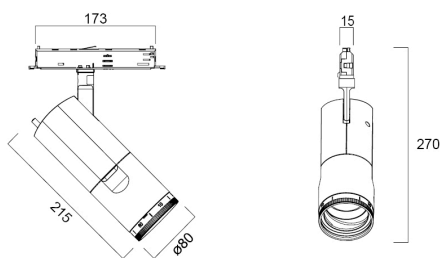

Concord Beacon Muse 4000k O/B Dim Black

Code article 2062564

Concord

Simple and slick integral design with no driver box and without any visible screws New technology utilization for improved performance Invisible in-track Adaptor for an impressive architectural look Extremely precise light beams due to the high-quality lens $\varnothing 80\text{mm}$ die-cast aluminium body, Adjustable beam angle: between $8^\circ - 55^\circ$, Textured black finishing colour Light color temperature: 4000K, natural light System power: 18W, Fixture lumen output: 1100lm, efficacy: 61lm/W, Ra97 typical, LED chromacity: 2 step MacAdam ellipse LED source (SDCM2), IR/UV free light source without heat radiation Operating voltage 220-240V / 50-60Hz, dimmable via on-board potentiometer, suitable for installation on 3-circuit tracks, please check compatibility list on the instruction sheet. Compatible with OneTrack Electrical protection: Class II. Degree of protection: IP20, suitable for indoor environment only Horizontal rotation: 355° , vertical tilt: 90° Nominal product dimensions: D.80mmx215mm 5 years warranty. Suitable for track mounting

Atouts techniques

Dimensions (mm)

Photométrie

Distance [m]	Cone diameter [m]	Beam diameter [m]	Beam angle [°]	Illuminance [lx]
0.5	0.05	0.07	4.3°	4100
		0.09	4.3°	2100
1.0	0.15	0.21	4.3°	1600
		0.27	4.3°	850
1.5	0.23	0.34	4.3°	668
		0.45	4.3°	284
2.0	0.30	0.45	4.3°	315
		0.60	4.3°	130
2.5	0.38	0.56	4.3°	167
		0.75	4.3°	68
3.0	0.45	0.66	4.3°	112
		0.90	4.3°	29

Emballage

Product EAN number	5025768625642
Longueur simple de l'emballage (cm)	30.5
Largeur simple de l'emballage (cm)	13.5
Packaging single depth (cm)	20.5
DUN14 (inner)	05025768625642
Units per outer package	1
Packaging outer length / height (cm)	30.5
Packaging outer width (cm)	13.5
Packaging outer depth (cm)	20.5