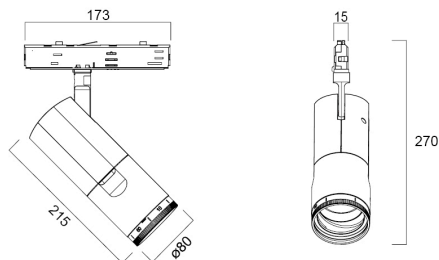

Concord Beacon Muse 3000k Dali Black

Code article 2062587

Concord

Simple and slick integral design with no driver box and without any visible screws New technology utilization for improved performance Invisible in-track Adaptor for an impressive architectural look Extremely precise light beams due to the high-quality lens ø80mm die-cast aluminium body, Adjustable beam angle: between 8° - 55°, Textured black finishing colour Light color temperature: 3000K, warm light System power: 18W, Fixture lumen output: 980lm, efficacy: 55lm/W, Ra97 typical, LED chromacity: 2 step MacAdam ellipse LED source (SDCM2), IR/UV free light source without heat radiation Operating voltage 220-240V / 50-60Hz, DALI suitable for installation on 3-circuit tracks, please check compatibility list on the instruction sheet. Compatible with OneTrack Electrical protection: Class II. Degree of protection: IP20, suitable for indoor environment only Horizontal rotation: 355°, vertical tilt: 90° Nominal product dimensions: D.80mmx215mm 5 years warranty. Suitable for track mounting

Atouts techniques

Dimensions (mm)

Photométrie

Distance [m]	Cone diameter [m]	Beam diameter [m]	Beam diameter [m]	Illuminance [lx]
0.5	0.38	0.06	0.06	20396
	0.15	0.16	0.16	17202
1.0	0.23	0.24	0.24	8296
	0.31	0.31	0.31	4267
1.5	0.38	0.39	0.39	2100
	0.46	0.47	0.47	1077
2.0	0.46	0.47	0.47	1564
	0.58	0.59	0.59	859
2.5	0.58	0.59	0.59	673
	0.71	0.72	0.72	479
3.0	0.71	0.72	0.72	379
	0.84	0.85	0.85	281

Emballage

Product EAN number	5025768625871
Longueur simple de l'emballage (cm)	30.5
Largeur simple de l'emballage (cm)	13.5
Packaging single depth (cm)	20.5
DUN14 (inner)	05025768625871
Units per outer package	1
Packaging outer length / height (cm)	30.5
Packaging outer width (cm)	13.5
Packaging outer depth (cm)	20.5