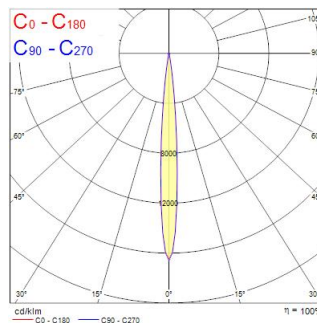

Concord Beacon Muse 3000k Dali Black

Code article 2062587

Concord

Simple and slick integral design with no driver box and without any visible screws New technology utilization for improved performance Invisible in-track Adaptor for an impressive architectural look Extremely precise light beams due to the high-quality lens ø80mm die-cast aluminium body, Adjustable beam angle: between 8° - 55°, Textured black finishing colour Light color temperature: 3000K, warm light System power: 18W, Fixture lumen output: 980lm, efficacy: 55lm/W, Ra97 typical, LED chromacity: 2 step MacAdam ellipse LED source (SDCM2), IR/UV free light source without heat radiation Operating voltage 220-240V / 50-60Hz, DALI suitable for installation on 3-circuit tracks, please check compatibility list on the instruction sheet. Compatible with OneTrack Electrical protection: Class II. Degree of protection: IP20, suitable for indoor environment only Horizontal rotation: 355°, vertical tilt: 90° Nominal product dimensions: D.80mmx215mm 5 years warranty. Suitable for track mounting

Atouts techniques

Dimensions (mm)

Photométrie

Distance [m]	Cone diameter [m]	Beam diameter [m]	Beam diameter [m]	Illuminance [lx]
0.5	0.38	0.06	0.06	20396
	0.15	0.16	0.16	17202
1.0	0.23	0.24	0.24	8296
	0.31	0.31	0.31	4267
1.5	0.38	0.39	0.39	2100
	0.46	0.47	0.47	1077
2.0	0.46	0.47	0.47	1564
	0.58	0.59	0.59	859
2.5	0.58	0.59	0.59	673
	0.71	0.72	0.72	479
3.0	0.71	0.72	0.72	379
	0.84	0.85	0.85	281

Données optiques

Fixture luminous flux (lm)	980
Luminaire efficacy (lm/W)	55
LOR (%)	100
Température de couleur (K)	3000
Couleur de lumière	Warm White
IRC (Ra)	97
Colour Variation Initial (SDCM)	SDCM2
Luminous Intensity (cd)	980
Distribution type	Symmetric
Photobiological Risk Group	RG1