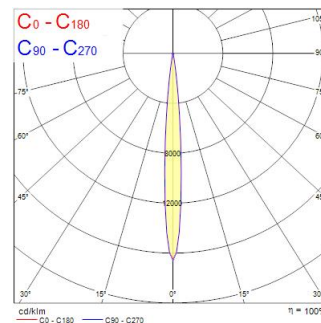

Concord Beacon Muse 3000k SM Dali White

Code article 2062590

Concord

Simple and slick integral design with no driver box and without any visible screws New technology utilization for improved performance Invisible in-track adaptor for an impressive architectural look Extremely precise light beams due to the high-quality lens ø80mm die-cast aluminium body, Adjustable beam angle: between 8° - 55°, Textured white finishing colour Light color temperature: 3000K, warm light System power: 18W, Fixture lumen output: 980lm, efficacy: 55lm/W, Ra97 typical, LED chromacity: 2 step MacAdam ellipse LED source (SDCM2), IR/UV free light source without heat radiation Operating voltage 220-240V / 50-60Hz, DALI Surface mounting with surface mounting base. Electrical protection: Class II. Degree of protection: IP20, suitable for indoor environment only Horizontal rotation: 355°, vertical tilt: 90° Nominal product dimensions: D.80mmx215mm 5 years warranty. Suitable for ceiling surface mounting, and wall surface mounting

Atouts techniques

Dimensions (mm)

Photométrie

Distance [m]	Cone diameter [m]	Beam diameter [m]	Beam diameter [m]	Illuminance [lx]
0.5	0.08 0.08	0.07 0.07	0.07 0.07	20396 17202 16562
1.0	0.15 0.16	0.14 0.14	0.14 0.14	8296 4367 4206
1.5	0.22 0.24	0.21 0.21	0.21 0.21	3733 1944 1589
2.0	0.31 0.31	0.30 0.30	0.30 0.30	2100 1077 1051
2.5	0.38 0.39	0.37 0.37	0.37 0.37	1344 688 673
3.0	0.46 0.47	0.45 0.45	0.45 0.45	902 479 467

Données optiques

Fixture luminous flux (lm)	980
Luminaire efficacy (lm/W)	55
LOR (%)	100
Température de couleur (K)	3000
Couleur de lumière	Warm White
IRC (Ra)	97
Colour Variation Initial (SDCM)	SDCM2
Luminous Intensity (cd)	980
Distribution type	Symmetric
Photobiological Risk Group	RG1