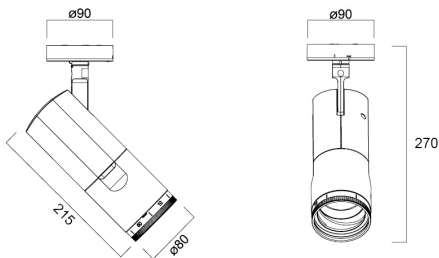

Concord Beacon Muse 3000k SM Dali White

Code article 2062590

Concord

Simple and slick integral design with no driver box and without any visible screws New technology utilization for improved performance Invisible in-track adaptor for an impressive architectural look Extremely precise light beams due to the high-quality lens ø80mm die-cast aluminium body, Adjustable beam angle: between 8° - 55°, Textured white finishing colour Light color temperature: 3000K, warm light System power: 18W, Fixture lumen output: 980lm, efficacy: 55lm/W, Ra97 typical, LED chromacity: 2 step MacAdam ellipse LED source (SDCM2), IR/UV free light source without heat radiation Operating voltage 220-240V / 50-60Hz, DALI Surface mounting with surface mounting base. Electrical protection: Class II. Degree of protection: IP20, suitable for indoor environment only Horizontal rotation: 355°, vertical tilt: 90° Nominal product dimensions: D.80mmx215mm 5 years warranty. Suitable for ceiling surface mounting, and wall surface mounting

Atouts techniques

Dimensions (mm)

Photométrie

Distance [m]	Cone diameter [m]	Beam diameter [m]	Beam diameter [m]	Illuminance [lx]
0.5	0.08 0.08	0.07 0.07	0.07 0.07	20396 17202 16562
1.0	0.15 0.16	0.14 0.14	0.14 0.14	8296 4367 4206
1.5	0.22 0.24	0.21 0.21	0.21 0.21	3733 1944 1589
2.0	0.31 0.31	0.30 0.30	0.30 0.30	2100 1077 1051
2.5	0.38 0.39	0.37 0.37	0.37 0.37	1344 688 673
3.0	0.46 0.47	0.45 0.45	0.45 0.45	902 479 467

Emballage

Product EAN number	5025768625901
Longueur simple de l'emballage (cm)	30.5
Largeur simple de l'emballage (cm)	13.5
Packaging single depth (cm)	20.5
DUN14 (inner)	05025768625901
Units per outer package	1
Packaging outer length / height (cm)	30.5
Packaging outer width (cm)	13.5
Packaging outer depth (cm)	20.5