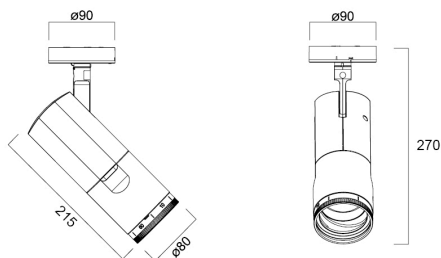

Concord Beacon Muse 3000k SM Dali Black

Code article 2062593

Concord

Simple and slick integral design with no driver box and without any visible screws New technology utilization for improved performance Invisible in-track Adaptor for an impressive architectural look Extremely precise light beams due to the high-quality lens ø80mm die-cast aluminium body, Adjustable beam angle: between 8° - 55°, Textured black finishing colour Light color temperature: 3000K, warm light System power: 18W, Fixture lumen output: 980lm, efficacy: 55lm/W, Ra97 typical, LED chromacity: 2 step MacAdam ellipse LED source (SDCM2), IR/UV free light source without heat radiation Operating voltage 220-240V / 50-60Hz, DALI Surface mounting with surface mounting base. Electrical protection: Class II. Degree of protection: IP20, suitable for indoor environment only Horizontal rotation: 355°, vertical tilt: 90° Nominal product dimensions: D.80mmx215mm 5 years warranty. Suitable for ceiling surface mounting, and wall surface mounting

Atouts techniques

Dimensions (mm)

Photométrie

Distance [m]	Cone diameter [m]	Beam diameter [m]	Beam diameter [m]	Illuminance [lx]
0.5	0.08 0.08	0.07	0.07	20396 17202 16562
1.0	0.15 0.16	0.14	0.14	8296 4267 4206
1.5	0.22 0.24	0.21	0.21	3733 1964 1989
2.0	0.31 0.31	0.29	0.29	2100 1077 1051
2.5	0.38 0.39	0.36	0.36	1344 688 673
3.0	0.46 0.47	0.43	0.43	902 479 467

Emballage

Product EAN number	5025768625932
Longueur simple de l'emballage (cm)	30.5
Largeur simple de l'emballage (cm)	13.5
Packaging single depth (cm)	20.5
DUN14 (inner)	05025768625932
Units per outer package	1
Packaging outer length / height (cm)	30.5
Packaging outer width (cm)	13.5
Packaging outer depth (cm)	20.5