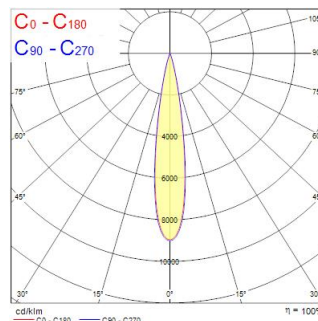

Atouts techniques

Dimensions (mm)

Photométrie

Distance [m]	Cone diameter [m]	Beam diameter [m]	Illuminance [lx]
0.5	0.15	0.15	19491
		Beam diameter [m]	8000
		Beam diameter [m]	8000
1.0	0.31	0.30	4733
		Beam diameter [m]	2000
		Beam diameter [m]	2000
1.5	0.46	0.45	1532
		Beam diameter [m]	660
		Beam diameter [m]	660
2.0	0.62	0.60	1021
		Beam diameter [m]	452
		Beam diameter [m]	452
2.5	0.77	0.76	660
		Beam diameter [m]	321
		Beam diameter [m]	321
3.0	0.93	0.91	408
		Beam diameter [m]	223
		Beam diameter [m]	223

Distance [m] Cone diameter [m] Illuminance [lx]
 — C0 - C180 (Half beam angle: 17.0°)
 — C90 - C270 (Half beam angle: 17.0°)

Concord Beacon Muse Tune Dali White

Code article 2062907

Concord

Données générales

Données optiques

Fixture luminous flux (lm)	235-760
Luminaire efficacy (lm/W)	36
LOR (%)	100
Couleur de lumière	Tuneable White
IRC (Ra)	98
Colour Variation Initial (SDCM)	SDCM2
Luminous Intensity (cd)	760
Distribution type	Symmetric
Photobiological Risk Group	RG1