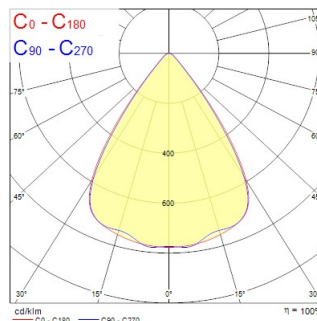

Atouts techniques

Dimensions (mm)

Photométrie

Distance [m]	Cone diameter [m]	Beam diameter [m]	Beam angle [°]	Illuminance [lx]
0.5	0.71 0.73	0.71 0.73	35.3° 35.1°	9790 2447
1.0	1.42 1.46	1.42 1.46	35.3° 35.1°	2447 600
1.5	2.12 2.19	2.12 2.19	35.3° 35.1°	1038 268
2.0	2.83 2.92	2.83 2.92	35.3° 35.1°	612 150
2.5	3.54 3.65	3.54 3.65	35.3° 35.1°	392 107
3.0	4.25 4.38	4.25 4.38	35.3° 35.1°	272 72

Distance [m] Cone diameter [m] Beam diameter [m] Beam angle [°] Illuminance [lx]

— C0 - C180 (Half beam angle: 72.6°)
— C90 - C270 (Half beam angle: 70.0°)

CONTINUUM PLUS 1.2 940 ST UGR D DALI EM W

Code article 2064504