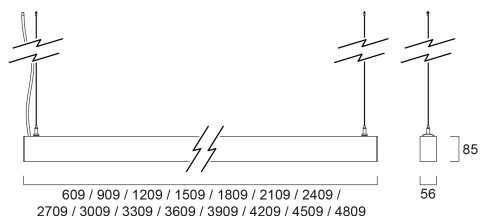

CONTINUUM PLUS 1.2 940 ST UGR D DALI EM W

Code article 2064504

Concord

CONTINUUM PLUS 1.2 940 ST UGR D DALI EM W is a linear luminaire for surface, ceiling recessed or suspended mounting, with 3 meter pre-wiring and complete with end caps and suspension cables, direct light distribution, compact and minimalist design, ideal for offices, meeting rooms, corridors, education facilities, museums and libraries, white (RAL9016) finishing, extruded aluminium body, 1209x56x85mm dimensions, prismatic diffuser combined with lenses, 4000K (neutral white) colour temperature, total system power: 24W, total fixture output: 3150lm, luminaire efficacy: 131lm/W, colour rendering: Ra >90, LED Chromacity: 3 step MacAdam ellipse, lifespan: 89,000 hours L80B50, operating voltage: 220-240V / 50-60Hz, drive current: 500mA, electronic driver, DALI dimmable, 3-hours LiFePO4 integrated DALI Self Test emergency, Class I electrical protection, IP20, IK03, suitable for internal environment only.

Atouts techniques

Dimensions (mm)

Photométrie

Distance [m]	Cone diameter [m]	Beam diameter [m]	Beam angle [°]	Illuminance [lx]
0.5	0.71 0.73	0.71 0.73	35.3° 35.1°	9790 2447
1.0	1.42 1.46	1.42 1.46	35.3° 35.1°	2447 600
1.5	2.12 2.19	2.12 2.19	35.3° 35.1°	1038 268
2.0	2.83 2.92	2.83 2.92	35.3° 35.1°	612 150
2.5	3.54 3.65	3.54 3.65	35.3° 35.1°	392 107
3.0	4.25 4.38	4.25 4.38	35.3° 35.1°	272 72

Distance [m] Cone diameter [m] Beam diameter [m] Beam angle [°] Illuminance [lx]

— C0 - C180 (Half beam angle: 72.6°)
— C90 - C270 (Half beam angle: 70.0°)

CONTINUUM PLUS 1.2 940 ST UGR D DALI EM W

Code article 2064504

Emballage

Product EAN number	5025768645046
Longueur simple de l'emballage (cm)	131.0
Largeur simple de l'emballage (cm)	11.7
Packaging single depth (cm)	14.7
DUN14 (inner)	05025768645046
Units per outer package	1
Packaging outer length / height (cm)	131.0
Packaging outer width (cm)	11.7
Packaging outer depth (cm)	14.7