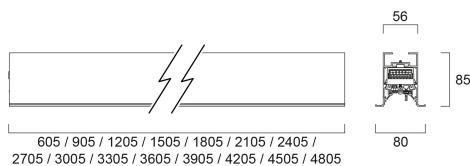

# CONTINUUM PLUS TR 2.4 940 CO UGR D DALI EM W

Code article 2064515

Concord

CONTINUUM PLUS TR 2.4 940 CO UGR D DALI EM W is a linear luminaire with trim body for plasterboard ceilings, suitable for recessed installation either horizontally or vertically, recessed mounting accessory, direct light distribution, compact and minimalist design, ideal for offices, meeting rooms, corridors, education facilities, museums and libraries, white (RAL9016) finishing, extruded aluminium body, 2405x80x85mm dimensions, prismatic diffuser combined with lenses, 4000K (neutral white) colour temperature, total system power: 45W, total fixture output: 6300lm, luminaire efficacy: 140lm/W, colour rendering: Ra >90, LED Chromacity: 3 step MacAdam ellipse, lifespan: 89,000 hours L80B50, operating voltage: 220-240V / 50-60Hz, drive current: 1000mA, electronic driver, DALI dimmable, 3-hours LiFePO4 integrated DALI Self Test emergency, Class I electrical protection, IP20, IK03, suitable for internal environment only. The product is delivered without diffuser, end cap, suspension or power supply kit, the accessories eg rolled diffuser (2064607) to be ordered separately.

### Dimensions (mm)

## Données physiques

Housing colour	RAL 9016 - Traffic white / Bezel
IP rating	IP20
IK rating	IK03
Diffuser finish	Transparent
Diffuser material	PC Polycarbonate
Finition réflecteur	Not Applicable
Longueur (mm)	2405
Largeur (mm)	80
Nominal Product Height (mm)	85
Poids (kg)	6.8

## Emballage

Product EAN number	5025768645152
Longueur simple de l'emballage (cm)	251.0
Largeur simple de l'emballage (cm)	11.7
Packaging single depth (cm)	14.7
DUN14 (inner)	05025768645152
Units per outer package	1
Packaging outer length / height (cm)	251.0
Packaging outer width (cm)	11.7
Packaging outer depth (cm)	14.7