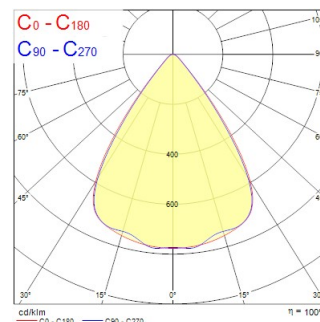

### Dimensions (mm)

### Photométrie

Distance [m]	Cone diameter [m]	Beam diameter [m]	Illuminance [lx]
0.5	0.71 0.73	0.71 0.73	1950 1872
1.0	1.42 1.46	1.42 1.46	486 468
1.5	2.12 2.19	2.12 2.19	216 207
2.0	2.83 2.92	2.83 2.92	122.4 118.8
2.5	3.54 3.65	3.54 3.65	79.2 76.8
3.0	4.25 4.38	4.25 4.38	54 52.8

Distance [m]    Cone diameter [m]    Beam diameter [m]    Illuminance [lx]  
 — C0 - C180 (Half beam angle: 72.0°)  
 — C90 - C270 (Half beam angle: 70.0°)