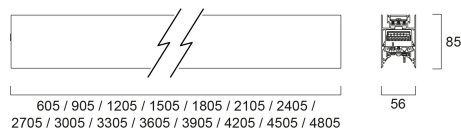

# CONTINUUM PLUS 2.4 940 CO UGR D DALI EM W

Code article 2064525

Concord

CONTINUUM PLUS 2.4 940 CO UGR D DALI EM W is a linear luminaire with trimless body for surface, suspended or recessed mounting, various mounting accessories, direct light distribution, compact and minimalist design, ideal for offices, meeting rooms, corridors, education facilities, museums and libraries, white (RAL9016) finishing, extruded aluminium body, 2405x56x85mm dimensions, prismatic diffuser combined with lenses, 4000K (neutral white) colour temperature, total system power: 45W, total fixture output: 6300lm, luminaire efficacy: 140lm/W, colour rendering: Ra >90, LED Chromacity: 3 step MacAdam ellipse, lifespan: 89,000 hours L80B50, operating voltage: 220-240V / 50-60Hz, drive current: 1000mA, electronic driver, DALI dimmable, 3-hours LiFePO4 integrated DALI Self Test emergency, Class I electrical protection, IP20, IK03, suitable for internal environment only. The product is delivered without diffuser, end cap, suspension or power supply kit, the accessories eg rolled diffuser (2064607) to be ordered separately.

### Dimensions (mm)

## Données physiques

Housing colour	RAL 9016 - Traffic white / Bezel
IP rating	IP20
IK rating	IK03
Diffuser finish	Transparent
Diffuser material	PC Polycarbonate
Finition réflecteur	Not Applicable
Longueur (mm)	2405
Largeur (mm)	56
Nominal Product Height (mm)	85
Poids (kg)	6.8

## Emballage

Product EAN number	5025768645251
Longueur simple de l'emballage (cm)	251.0
Largeur simple de l'emballage (cm)	11.7
Packaging single depth (cm)	14.7
DUN14 (inner)	05025768645251
Units per outer package	1
Packaging outer length / height (cm)	251.0
Packaging outer width (cm)	11.7
Packaging outer depth (cm)	14.7