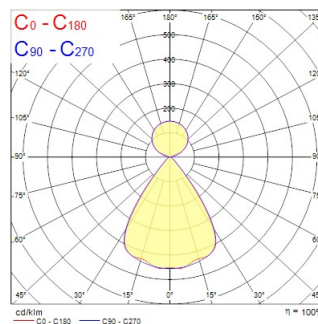

CONTINUUM PLUS 2.4 940 CO UGR DI DALI EM W

Code article 2064537

Concord

CONTINUUM PLUS 2.4 940 CO UGR DI DALI EM W is a linear luminaire with trimless body for suspended mounting, various mounting accessories, direct/indirect light distribution (60/40 ratio), compact and minimalist design, ideal for offices, meeting rooms, corridors, education facilities, museums and libraries, white (RAL9016) finishing, extruded aluminium body, 2405x56x85mm dimensions, prismatic diffuser combined with lenses, 4000K (neutral white) colour temperature, total system power: 75W, total fixture output: 10700lm, luminaire efficacy: 143lm/W, colour rendering: Ra >90, LED Chromacity: 3 step MacAdam ellipse, lifespan: 89,000 hours L80B50, operating voltage: 220-240V / 50-60Hz, drive current: 1700mA, electronic driver, DALI dimmable, 3-hours LiFePO4 integrated DALI Self Test emergency, direct/indirect independently addressable, Class I electrical protection, IP20, IK03, suitable for internal environment only. The product is delivered without diffuser, end cap, suspension or power supply kit, the accessories eg rolled diffuser (2064607) to be ordered separately.

Atouts techniques

Dimensions (mm)

Photométrie

Distance [m]	Cone diameter [m]	Beam diameter [m]	Illuminance [lx]
0.5	0.73	0.71	19022
			E101 36.1° 1939
			E100 35.3° 1987
1.0	1.46	1.42	4833
			E101 36.1° 1384
			E100 35.3° 1542
1.5	2.19	2.12	2146
			E101 36.1° 871
			E100 35.3° 966
2.0	2.92	2.83	1258
			E101 36.1° 781
			E100 35.3° 859
2.5	3.65	3.54	773
			E101 36.1° 585
			E100 35.3° 648
3.0	4.38	4.25	507
			E101 36.1° 462
			E100 35.3° 508

Données optiques

Fixture luminous flux (lm)	10700
Luminaire efficacy (lm/W)	143
Température de couleur (K)	4000
Couleur de lumière	Neutral White
IRC (Ra)	90
Colour Variation Initial (SDCM)	SDCM3
Distribution type	Symmetric
Glare control	< 19
Photobiological Risk Group	RG1
Luminous flux (emergency) (lm)	270