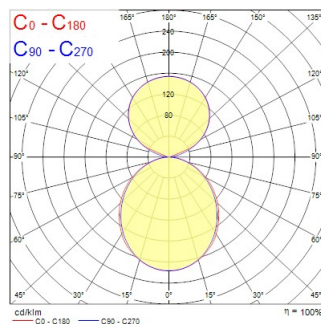

### Dimensions (mm)

### Photométrie

Distance [m]	Cone diameter [m]	Beam diameter [m]	Illuminance [lx]
0.5	1.23 1.31	0.57 0.60	8026 1110
1.0	2.45 2.62	1.14 1.20	2206 219
1.5	3.68 3.92	1.71 1.80	961 154
2.0	4.90 5.23	2.28 2.40	552 82
2.5	6.13 6.54	2.85 3.00	393 48
3.0	7.36 7.85	3.42 3.60	246 31

Distance [m] Cone diameter [m] Beam diameter [m] Illuminance [lx]  
 — C0 - C180 (Half beam angle: 105.2°)  
 — C90 - C270 (Half beam angle: 101.6°)