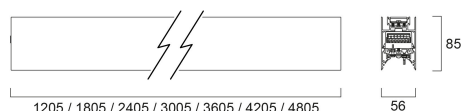

# CONTINUUM PLUS 2.4 940 CO OPAL DI DALI EM W

Code article 2064587

Concord

CONTINUUM PLUS 2.4 940 CO OPAL DI DALI EM W is a linear luminaire with trimless body for suspended mounting, various mounting accessories, direct/indirect light distribution (60/40 ratio), compact and minimalist design, ideal for offices, meeting rooms, corridors, education facilities, museums and libraries, white (RAL9016) finishing, extruded aluminium body, 2405x56x85mm dimensions, opal diffuser, 4000K (neutral white) colour temperature, total system power: 75W, total fixture output: 10200lm, luminaire efficacy: 136lm/W, colour rendering: Ra >90, LED Chromacity: 3 step MacAdam ellipse, lifespan: 89,000 hours L80B50, operating voltage: 220-240V / 50-60Hz, drive current: 1700mA, electronic driver, DALI dimmable, 3-hours LiFePO4 integrated DALI Self Test emergency, direct/indirect independently addressable, Class I electrical protection, IP20, IK03, suitable for internal environment only. The product is delivered without diffuser, end cap, suspension or power supply kit, the accessories eg rolled diffuser (2064605) to be ordered separately.

### Dimensions (mm)

## Emballage

Product EAN number	5025768645879
Longueur simple de l'emballage (cm)	251.0
Largeur simple de l'emballage (cm)	11.7
Packaging single depth (cm)	14.7
DUN14 (inner)	05025768645879
Units per outer package	1
Packaging outer length / height (cm)	251.0
Packaging outer width (cm)	11.7
Packaging outer depth (cm)	14.7