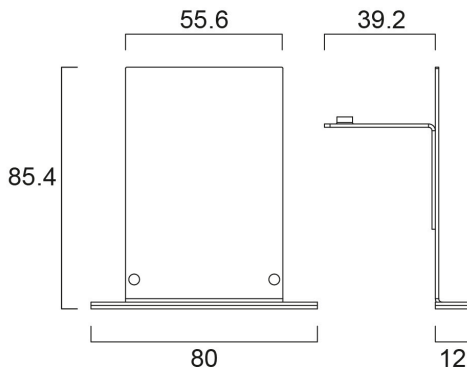

# CONTINUUM PLUS TRIM END CAP B

Code article 2064595

Concord

CONTINUUM PLUS TRIM END CAP B Trim end cap for Continuum Plus continuous recessed versions, black (RAL9005) finishing, 1pce per pack.

### Dimensions (mm)

## Emballage

Product EAN number	5025768645954
Longueur simple de l'emballage (cm)	250.0
Largeur simple de l'emballage (cm)	250.0
Packaging single depth (cm)	100.0
DUN14 (inner)	05025768645954
Units per outer package	1
Packaging outer length / height (cm)	250.0
Packaging outer width (cm)	250.0
Packaging outer depth (cm)	100.0