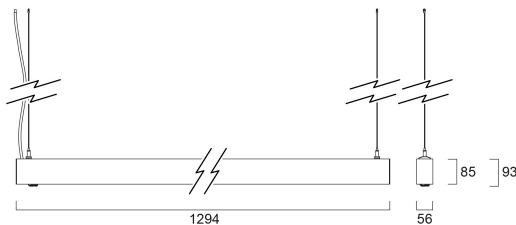

CONTINUUM PLUS 1.2 940 ST UGR D SSA03 B

Code article 2064624

Concord

CONTINUUM PLUS 1.2 940 ST UGR D SSA03 B is a linear luminaire for suspended, surface or ceiling recessed mounting with 3 meter pre-wiring and complete with end caps and suspension cables, direct light distribution, compact and minimalist design, ideal for offices, meeting rooms, corridors, education facilities, museums and libraries, black (RAL9005) finishing, extruded aluminium body, 1294x56x93mm dimensions, prismatic diffuser combined with lenses, 4000K (neutral white) colour temperature, total system power: 22W, total fixture output: 3150lm, luminaire efficacy: 143lm/W, colour rendering: Ra >90, LED Chromacity: 3 step MacAdam ellipse, lifespan: 89,000 hours L80B50, operating voltage: 220-240V / 50-60Hz, drive current: 500mA, electronic driver, Sylsmart® Connected enabled, Class I electrical protection, IP20, IK03, suitable for internal environment only.

Atouts techniques

Dimensions (mm)

Photométrie

0.5	0.71 0.73	5171 E1000 35.3° E1000 35.1°	9730 2688 2582
1.0	1.42 1.46	5171 E1000 35.3° E1000 35.1°	2447 672 648
1.5	2.12 2.19	5171 E1000 35.3° E1000 35.1°	1035 288 276
2.0	2.83 2.92	5171 E1000 35.3° E1000 35.1°	612 168 162
2.5	3.54 3.65	5171 E1000 35.3° E1000 35.1°	362 96 92
3.0	4.25 4.38	5171 E1000 35.3° E1000 35.1°	272 72 72

Distance [m] Cone diameter [m] Illuminance [lx]

— C0 - C180 (Half beam angle: 72.9°)
— C90 - C270 (Half beam angle: 70.6°)

CONTINUUM PLUS 1.2 940 ST UGR D SSA03 B

Code article 2064624

Concord

Données générales

CONTINUUM PLUS 1.2 940 ST UGR D SSA03 B

Code article 2064624

Concord

Durée de vie

Lifespan L70 B50	100000
Lifespan L80 B50	89000

Données physiques

Housing colour	RAL 9005 - Jet black
IP rating	IP20
IK rating	IK03
Diffuser finish	Transparent
Diffuser material	PC Polycarbonate
Finition réflecteur	Not Applicable
Longueur (mm)	1294
Largeur (mm)	56
Nominal Product Height (mm)	93
Poids (kg)	3.2