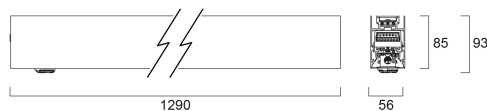

CONTINUUM PLUS 1.2 940 CO UGR DI SSA03 EM W

Code article 2064639

Concord

CONTINUUM PLUS 1.2 940 CO UGR DI SSA03 EM W is a linear luminaire with trimless body for suspended mounting, various mounting accessories, direct/indirect light distribution (60/40 ratio), compact and minimalist design, ideal for offices, meeting rooms, corridors, education facilities, museums and libraries, white (RAL9016) finishing, extruded aluminium body, 1290x56x93mm dimensions, prismatic diffuser combined with lenses, 4000K (neutral white) colour temperature, total system power: 40W, total fixture output: 5350lm, luminaire efficacy: 134lm/W, colour rendering: Ra >90, LED Chromacity: 3 step MacAdam ellipse, lifespan: 89,000 hours L80B50, operating voltage: 220-240V / 50-60Hz, drive current: 500mA, electronic driver, Sylsmart® Connected enabled, 3-hours LiFePO4 integrated DALI Self Test emergency, direct/indirect independently addressable, Class I electrical protection, IP20, IK03, suitable for internal environment only. The product is delivered without diffuser, end cap, suspension or power supply kit, the accessories eg rolled diffuser (2064607) to be ordered separately.

Atouts techniques

Dimensions (mm)

Photométrie

Distance [m]	Cone diameter [m]	Beam diameter [m]	Illuminance [lx]
0.5	0.73 0.71	0.71	9000 E071 E090 36.1° E100 35.3°
1.0	1.46 1.42	1.42	2215 E071 E090 36.1° E100 35.3°
1.5	2.19 2.12	2.12	1074 E071 E090 36.1° E100 35.3°
2.0	2.92 2.83	2.83	604 E071 E090 36.1° E100 35.3°
2.5	3.65 3.54	3.54	387 E071 E090 36.1° E100 35.3°
3.0	4.38 4.25	4.25	298 E071 E090 36.1° E100 35.3°