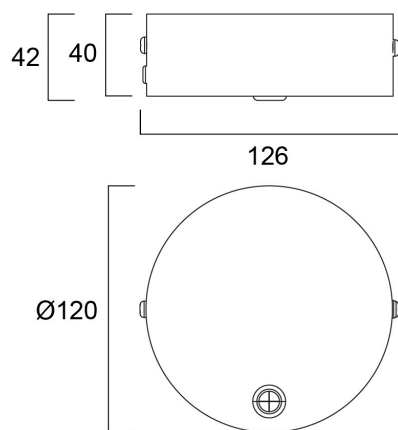

CONTINUUM PLUS CEILING ROSE W

Code article 2064663

Concord

Ceiling rose incl 3m 6-core power cable for Continuum Plus luminaires. RAL9003 (white) finishing.

Atouts techniques

Dimensions (mm)

Photométrie

CONTINUUM PLUS CEILING ROSE W

Données optiques

Colour Variation Initial (SDCM)	N/A
Photobiological Risk Group	Not applicable

Caractéristiques électriques

Emergency type	
Electrical protection	Class III

Données physiques

Housing colour	RAL 9003 - Signal white
IP rating	OTHER
IK rating	IK03
Diffuser finish	Other
Nominal Product Diameter (mm)	120
Poids (kg)	0.4

Emballage

Product EAN number	5025768646630
Longueur simple de l'emballage (cm)	13.9
Largeur simple de l'emballage (cm)	12.3
Packaging single depth (cm)	11.8
DUN14 (inner)	15025768646637
Units per outer package	20
Packaging outer length / height (cm)	64.3
Packaging outer width (cm)	29.7
Packaging outer depth (cm)	19.4