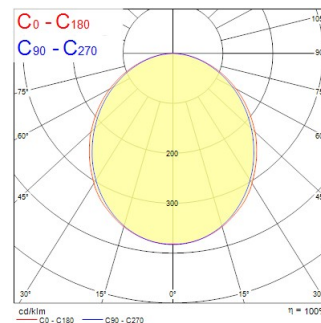

### Dimensions (mm)

### Photométrie

Distance [m]	Cone diameter [m]	Beam diameter [m]	Beam diameter [ft]	Illuminance [lx]
0.5	1.23 1.31	0.71 0.75	2.33 2.46	8573 795
1.0	2.45 2.62	1.42 1.50	4.66 4.91	1395 177
1.5	3.68 3.92	2.13 2.25	6.99 7.37	620 44
2.0	4.90 5.23	2.84 3.00	9.32 9.84	349 39
2.5	6.13 6.54	3.55 3.75	11.65 12.37	223 28
3.0	7.36 7.85	4.26 4.50	13.98 14.79	155 20

Distance [m] Cone diameter [m] Beam diameter [m] Beam diameter [ft] Illuminance [lx]  
 — C0 - C180 (Half beam angle: 105.2°)  
 — C90 - C270 (Half beam angle: 101.6°)