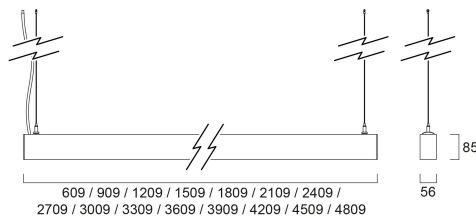

# CONTINUUM PLUS 1.5 940 ST OPAL D DALI EM W

Code article 2064683

Concord

CONTINUUM PLUS 1.5 940 ST OPAL D DALI EM W is a linear luminaire for surface, ceiling recessed or suspended mounting, with 3 meter pre-wiring and complete with end caps and suspension cables, direct light distribution, compact and minimalist design, ideal for offices, meeting rooms, corridors, education facilities, museums and libraries, white (RAL9016) finishing, extruded aluminium body, 1509x56x85mm dimensions, opal diffuser, 4000K (neutral white) colour temperature, total system power: 29.5W, total fixture output: 3650lm, luminaire efficacy: 124lm/W, colour rendering: Ra >90, LED Chromacity: 3 step MacAdam ellipse, lifespan: 89,000 hours L80B50, operating voltage: 220-240V / 50-60Hz, drive current: 625mA, electronic driver, DALI dimmable, 3-hours LiFePO4 integrated DALI Self Test emergency, Class I electrical protection, IP20, IK03, suitable for internal environment only.

### Dimensions (mm)

## Données physiques

Housing colour	RAL 9016 - Traffic white / Bezel
IP rating	IP20
IK rating	IK03
Diffuser finish	Opal
Diffuser material	PC Polycarbonate
Finition réflecteur	Not Applicable
Longueur (mm)	1509
Largeur (mm)	56
Nominal Product Height (mm)	85
Poids (kg)	4.4