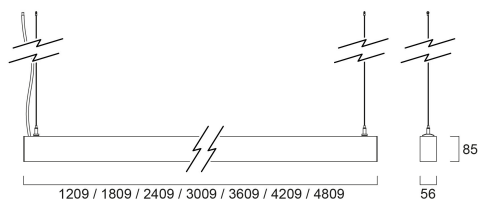

# CONTINUUM PLUS 1.8 940 ST UGR DI DALI EM W

Code article 2064711

Concord

CONTINUUM PLUS 1.8 940 ST UGR DI DALI EM W is a linear luminaire for suspended mounting with 3 meter pre-wiring and complete with end caps and suspension cables, direct/indirect light distribution (60/40 ratio), compact and minimalist design, ideal for offices, meeting rooms, corridors, education facilities, museums and libraries, white (RAL9016) finishing, extruded aluminium body, 1809x56x85mm dimensions, prismatic diffuser combined with lenses, 4000K (neutral white) colour temperature, total system power: 57W, total fixture output: 8000lm, luminaire efficacy: 140lm/W, colour rendering: Ra >90, LED Chromacity: 3 step MacAdam ellipse, lifespan: 89,000 hours L80B50, operating voltage: 220-240V / 50-60Hz, drive current: 1275mA, electronic driver, DALI dimmable, 3-hours LiFePO4 integrated DALI Self Test emergency, direct/indirect independently addressable, Class I electrical protection, IP20, IK03, suitable for internal environment only.

### Dimensions (mm)

## Données physiques

Housing colour	RAL 9016 - Traffic white / Bezel
IP rating	IP20
IK rating	IK03
Diffuser finish	Transparent
Diffuser material	PC Polycarbonate
Finition réflecteur	Not Applicable
Longueur (mm)	1809
Largeur (mm)	56
Nominal Product Height (mm)	85
Poids (kg)	5.2