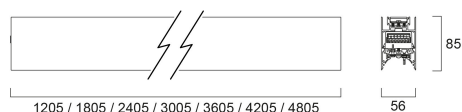

CONTINUUM PLUS 1.8 940 CO UGR DI DALI B

Code article 2064728

Concord

CONTINUUM PLUS 1.8 940 CO UGR DI DALI B is a linear luminaire with trimless body for suspended mounting, various mounting accessories, direct/indirect light distribution (60/40 ratio), compact and minimalist design, ideal for offices, meeting rooms, corridors, education facilities, museums and libraries, black (RAL9005) finishing, extruded aluminium body, 1805x56x85mm dimensions, prismatic diffuser combined with lenses, 4000K (neutral white) colour temperature, total system power: 54W, total fixture output: 8000lm, luminaire efficacy: 148lm/W, colour rendering: Ra >90, LED Chromacity: 3 step MacAdam ellipse, lifespan: 89,000 hours L80B50, operating voltage: 220-240V / 50-60Hz, drive current: 1275mA, electronic driver, DALI dimmable, direct/indirect independently addressable, Class I electrical protection, IP20, IK03, suitable for internal environment only. The product is delivered without diffuser, end cap, suspension or power supply kit, the accessories eg rolled diffuser (2064607) to be ordered separately.

Atouts techniques

Dimensions (mm)

Photométrie

Distance [m]	Cone diameter [m]	Beam diameter [m]	Beam diameter [ft]	Illuminance [lx]
0.5	0.73 0.71	0.73 0.71	2.41 2.33	1464 1500
1.0	1.46 1.42	1.46 1.42	4.82 4.66	3613 3600
1.5	2.19 2.12	2.19 2.12	7.23 7.00	1506 1500
2.0	2.92 2.83	2.92 2.83	9.64 9.33	903 890
2.5	3.65 3.54	3.65 3.54	12.05 11.67	579 564
3.0	4.38 4.25	4.38 4.25	14.46 14.00	401 397

Emballage

Product EAN number	5025768647286
Longueur simple de l'emballage (cm)	191.0
Largeur simple de l'emballage (cm)	11.7
Packaging single depth (cm)	14.7
DUN14 (inner)	05025768647286
Units per outer package	1
Packaging outer length / height (cm)	191.0
Packaging outer width (cm)	11.7
Packaging outer depth (cm)	14.7