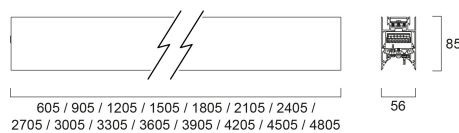

# CONTINUUM PLUS 2.1 940 CO UGR D DALI B

Code article 2064752

Concord

CONTINUUM PLUS 2.1 940 CO UGR D DALI B is a linear luminaire with trimless body for surface, suspended or recessed mounting, various mounting accessories, direct light distribution, compact and minimalist design, ideal for offices, meeting rooms, corridors, education facilities, museums and libraries, black (RAL9005) finishing, extruded aluminium body, 2105x56x85mm dimensions, prismatic diffuser combined with lenses, 4000K (neutral white) colour temperature, total system power: 37W, total fixture output: 5550lm, luminaire efficacy: 150lm/W, colour rendering: Ra >90, LED Chromacity: 3 step MacAdam ellipse, lifespan: 89,000 hours L80B50, operating voltage: 220-240V / 50-60Hz, drive current: 875mA, electronic driver, DALI dimmable, Class I electrical protection, IP20, IK03, suitable for internal environment only. The product is delivered without diffuser, end cap, suspension or power supply kit, the accessories eg rolled diffuser (2064607) to be ordered separately.

### Dimensions (mm)

## Emballage

Product EAN number	5025768647521
Longueur simple de l'emballage (cm)	221.0
Largeur simple de l'emballage (cm)	11.7
Packaging single depth (cm)	14.7
DUN14 (inner)	05025768647521
Units per outer package	1
Packaging outer length / height (cm)	221.0
Packaging outer width (cm)	11.7
Packaging outer depth (cm)	14.7