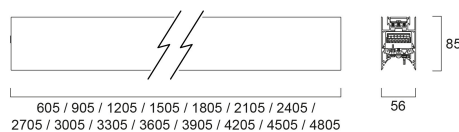

# CONTINUUM PLUS 2.7 940 CO UGR D DALI EM B

Code article 2064777

Concord

CONTINUUM PLUS 2.7 940 CO UGR D DALI EM B is a linear luminaire with trimless body for surface, suspended or recessed mounting, various mounting accessories, direct light distribution, compact and minimalist design, ideal for offices, meeting rooms, corridors, education facilities, museums and libraries, black (RAL9005) finishing, extruded aluminium body, 2705x56x85mm dimensions, prismatic diffuser combined with lenses, 4000K (neutral white) colour temperature, total system power: 50.5W, total fixture output: 7100lm, luminaire efficacy: 141lm/W, colour rendering: Ra >90, LED Chromacity: 3 step MacAdam ellipse, lifespan: 89,000 hours L80B50, operating voltage: 220-240V / 50-60Hz, drive current: 1125mA, electronic driver, DALI dimmable, 3-hours LiFePO4 integrated DALI Self Test emergency, Class I electrical protection, IP20, IK03, suitable for internal environment only. The product is delivered without diffuser, end cap, suspension or power supply kit, the accessories eg rolled diffuser (2064607) to be ordered separately.

### Dimensions (mm)

## Emballage

Product EAN number	5025768647774
Longueur simple de l'emballage (cm)	281.0
Largeur simple de l'emballage (cm)	11.7
Packaging single depth (cm)	14.7
DUN14 (inner)	05025768647774
Units per outer package	1
Packaging outer length / height (cm)	281.0
Packaging outer width (cm)	11.7
Packaging outer depth (cm)	14.7