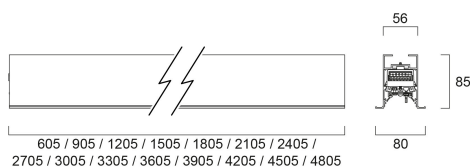

CONTINUUM PLUS TR 3.0 940 CO UGR D DALI EM W

Code article 2064823

Concord

CONTINUUM PLUS TR 3.0 940 CO UGR D DALI EM W is a linear luminaire with trim body for plasterboard ceilings, suitable for recessed installation either horizontally or vertically, recessed mounting accessory, direct light distribution, compact and minimalist design, ideal for offices, meeting rooms, corridors, education facilities, museums and libraries, white (RAL9016) finishing, extruded aluminium body, 3005x80x85mm dimensions, prismatic diffuser combined with lenses, 4000K (neutral white) colour temperature, total system power: 56W, total fixture output: 7950lm, luminaire efficacy: 142lm/W, colour rendering: Ra >90, LED Chromacity: 3 step MacAdam ellipse, lifespan: 89,000 hours L80B50, operating voltage: 220-240V / 50-60Hz, drive current: 1250mA, electronic driver, DALI dimmable, 3-hours LiFePO4 integrated DALI Self Test emergency, Class I electrical protection, IP20, IK03, suitable for internal environment only. The product is delivered without diffuser, end cap, suspension or power supply kit, the accessories eg rolled diffuser (2064607) to be ordered separately.

Atouts techniques

Dimensions (mm)

Photométrie

Distance [m]	Cone diameter [m]	Beam diameter [m]	Beam diameter [ft]	Illuminance [lx]
0.5	0.71 0.73	0.71 0.73	2'4"0 2'4"6	6700 6544
1.0	1.42 1.46	1.42 1.46	4'7"0 4'9"0	1677 1636
1.5	2.12 2.19	2.12 2.19	6'11"0 6'11"0	2746 2680
2.0	2.83 2.92	2.83 2.92	9'3"0 9'3"0	1544 1499
2.5	3.54 3.65	3.54 3.65	11'7"0 11'7"0	980 951
3.0	4.25 4.38	4.25 4.38	13'11"0 13'11"0	608 588

Emballage

Product EAN number	5025768648238
Longueur simple de l'emballage (cm)	311.0
Largeur simple de l'emballage (cm)	11.7
Packaging single depth (cm)	14.7
DUN14 (inner)	05025768648238
Units per outer package	1
Packaging outer length / height (cm)	311.0
Packaging outer width (cm)	11.7
Packaging outer depth (cm)	14.7