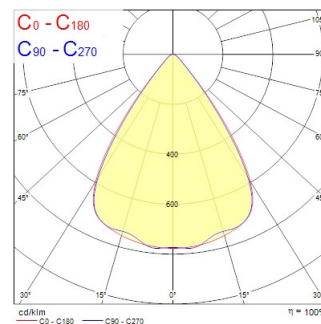

CONTINUUM PLUS 3.3 940 CO UGR D DALI EM W

Code article 2064839

Concord

CONTINUUM PLUS 3.3 940 CO UGR D DALI EM W is a linear luminaire with trimless body for surface, suspended or recessed mounting, various mounting accessories, direct light distribution, compact and minimalist design, ideal for offices, meeting rooms, corridors, education facilities, museums and libraries, white (RAL9016) finishing, extruded aluminium body, 3305x56x85mm dimensions, prismatic diffuser combined with lenses, 4000K (neutral white) colour temperature, total system power: 61W, total fixture output: 8700lm, luminaire efficacy: 143lm/W, colour rendering: Ra >90, LED Chromacity: 3 step MacAdam ellipse, lifespan: 89,000 hours L80B50, operating voltage: 220-240V / 50-60Hz, drive current: 1375mA, electronic driver, DALI dimmable, 3-hours LiFePO4 integrated DALI Self Test emergency, Class I electrical protection, IP20, IK03, suitable for internal environment only. The product is delivered without diffuser, end cap, suspension or power supply kit, the accessories eg rolled diffuser (2064607) to be ordered separately.

Atouts techniques

Dimensions (mm)

Photométrie

Distance [m]	Cone diameter [m]	Beam diameter [m]	Beam diameter [ft]	Illuminance [lx]
0.5	0.71 0.73	0.71 0.73	2'3.9" 2'4.1"	2703 1888 E101 E100 E100 E100
1.0	1.42 1.46	1.42 1.46	4'7.8" 4'8.2"	670 467 E101 E100 E100 E100
1.5	2.12 2.19	2.12 2.19	6'11.4" 6'11.8"	3004 2054 E101 E100 E100 E100
2.0	2.83 2.92	2.83 2.92	9'3.6" 9'3.8"	1890 1311 E101 E100 E100 E100
2.5	3.54 3.65	3.54 3.65	11'7.2" 11'7.4"	1002 694 E101 E100 E100 E100
3.0	4.25 4.38	4.25 4.38	14'0.0" 14'0.2"	551 391 E101 E100 E100 E100

Données optiques

Fixture luminous flux (lm)	8700
Luminaire efficacy (lm/W)	143
Température de couleur (K)	4000
Couleur de lumière	Neutral White
IRC (Ra)	90
Colour Variation Initial (SDCM)	SDCM3
Distribution type	Symmetric
Glare control	< 19
Photobiological Risk Group	RG1
Luminous flux (emergency) (lm)	270