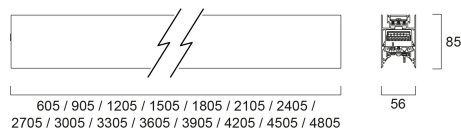

CONTINUUM PLUS 3.3 940 CO UGR D DALI EM W

Code article 2064839

Concord

CONTINUUM PLUS 3.3 940 CO UGR D DALI EM W is a linear luminaire with trimless body for surface, suspended or recessed mounting, various mounting accessories, direct light distribution, compact and minimalist design, ideal for offices, meeting rooms, corridors, education facilities, museums and libraries, white (RAL9016) finishing, extruded aluminium body, 3305x56x85mm dimensions, prismatic diffuser combined with lenses, 4000K (neutral white) colour temperature, total system power: 61W, total fixture output: 8700lm, luminaire efficacy: 143lm/W, colour rendering: Ra >90, LED Chromacity: 3 step MacAdam ellipse, lifespan: 89,000 hours L80B50, operating voltage: 220-240V / 50-60Hz, drive current: 1375mA, electronic driver, DALI dimmable, 3-hours LiFePO4 integrated DALI Self Test emergency, Class I electrical protection, IP20, IK03, suitable for internal environment only. The product is delivered without diffuser, end cap, suspension or power supply kit, the accessories eg rolled diffuser (2064607) to be ordered separately.

Atouts techniques

Dimensions (mm)

Photométrie

Distance [m]	Cone diameter [m]	Beam diameter [m]	Beam diameter [ft]	Illuminance [lx]
0.5	0.71 0.73	0.71 0.73	2'3.9" 2'4.1"	2703 1888 E101 E100 E100 E100
1.0	1.42 1.46	1.42 1.46	4'7.8" 4'8.2"	670 467 E101 E100 E100 E100
1.5	2.12 2.19	2.12 2.19	6'11.4" 6'11.8"	3004 2054 E101 E100 E100 E100
2.0	2.83 2.92	2.83 2.92	9'3.6" 9'3.8"	1890 1311 E101 E100 E100 E100
2.5	3.54 3.65	3.54 3.65	11'7.2" 11'7.4"	1002 694 E101 E100 E100 E100
3.0	4.25 4.38	4.25 4.38	14'0.0" 14'0.2"	551 391 E101 E100 E100 E100

Emballage

Product EAN number	5025768648399
Longueur simple de l'emballage (cm)	341.0
Largeur simple de l'emballage (cm)	11.7
Packaging single depth (cm)	14.7
DUN14 (inner)	05025768648399
Units per outer package	1
Packaging outer length / height (cm)	341.0
Packaging outer width (cm)	11.7
Packaging outer depth (cm)	14.7