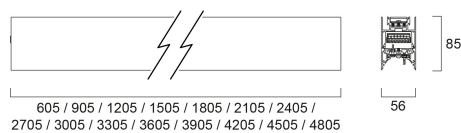

# CONTINUUM PLUS 3.3 940 CO OPAL D DALI EM W

Code article 2064843

Concord

CONTINUUM PLUS 3.3 940 CO OPAL D DALI EM W is a linear luminaire with trimless body for surface, suspended or recessed mounting, various mounting accessories, direct light distribution, compact and minimalist design, ideal for offices, meeting rooms, corridors, education facilities, museums and libraries, white (RAL9016) finishing, extruded aluminium body, 3305x56x85mm dimensions, opal diffuser, 4000K (neutral white) colour temperature, total system power: 61W, total fixture output: 8000lm, luminaire efficacy: 131lm/W, colour rendering: Ra >90, LED Chromacity: 3 step MacAdam ellipse, lifespan: 89,000 hours L80B50, operating voltage: 220-240V / 50-60Hz, drive current: 1375mA, electronic driver, DALI dimmable, 3-hours LiFePO4 integrated DALI Self Test emergency, Class I electrical protection, IP20, IK03, suitable for internal environment only. The product is delivered without diffuser, end cap, suspension or power supply kit, the accessories eg rolled diffuser (2064605) to be ordered separately.

### Dimensions (mm)

## Données physiques

Housing colour	RAL 9016 - Traffic white / Bezel
IP rating	IP20
IK rating	IK03
Diffuser finish	Opal
Diffuser material	PC Polycarbonate
Finition réflecteur	Not Applicable
Longueur (mm)	3305
Largeur (mm)	56
Nominal Product Height (mm)	85
Poids (kg)	9.2

## Emballage

Product EAN number	5025768648436
Longueur simple de l'emballage (cm)	341.0
Largeur simple de l'emballage (cm)	11.7
Packaging single depth (cm)	14.7
DUN14 (inner)	05025768648436
Units per outer package	1
Packaging outer length / height (cm)	341.0
Packaging outer width (cm)	11.7
Packaging outer depth (cm)	14.7