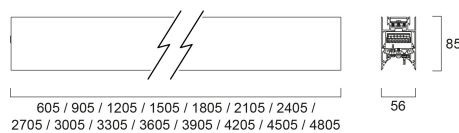

CONTINUUM PLUS 3.3 940 CO OPAL D DALI EM B

Code article 2064845

Concord

CONTINUUM PLUS 3.3 940 CO OPAL D DALI EM B is a linear luminaire with trimless body for surface, suspended or recessed mounting, various mounting accessories, direct light distribution, compact and minimalist design, ideal for offices, meeting rooms, corridors, education facilities, museums and libraries, black (RAL9005) finishing, extruded aluminium body, 3305x56x85mm dimensions, opal diffuser, 4000K (neutral white) colour temperature, total system power: 61W, total fixture output: 8000lm, luminaire efficacy: 131lm/W, colour rendering: Ra >90, LED Chromacity: 3 step MacAdam ellipse, lifespan: 89,000 hours L80B50, operating voltage: 220-240V / 50-60Hz, drive current: 1375mA, electronic driver, DALI dimmable, 3-hours LiFePO4 integrated DALI Self Test emergency, Class I electrical protection, IP20, IK03, suitable for internal environment only. The product is delivered without diffuser, end cap, suspension or power supply kit, the accessories eg rolled diffuser (2064605) to be ordered separately.

Atouts techniques

Dimensions (mm)

Photométrie

Distance [m]	Cone diameter [m]	Beam diameter [m]	Beam diameter [ft]	Beam diameter [in]	Illuminance [lx]
0.5	1.23 1.31	0.91 0.97	3.00 3.00	3.00 3.00	12227 1540 1271
1.0	2.45 2.62	1.82 1.94	6.00 6.00	6.00 6.00	3057 367 315
1.5	3.68 3.92	2.73 2.91	9.00 9.00	9.00 9.00	1389 172 162
2.0	4.90 5.23	3.64 3.88	12.00 12.00	12.00 12.00	764 87 88
2.5	6.13 6.54	4.55 4.85	15.00 15.00	15.00 15.00	489 62 68
3.0	7.36 7.85	5.46 5.82	18.00 18.00	18.00 18.00	340 42 36

Emballage

Product EAN number	5025768648450
Longueur simple de l'emballage (cm)	341.0
Largeur simple de l'emballage (cm)	11.7
Packaging single depth (cm)	14.7
DUN14 (inner)	05025768648450
Units per outer package	1
Packaging outer length / height (cm)	341.0
Packaging outer width (cm)	11.7
Packaging outer depth (cm)	14.7