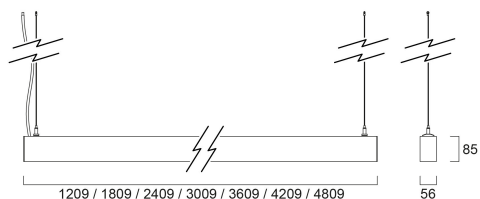

CONTINUUM PLUS 3.6 940 ST UGR DI DALI W

Code article 2064862

Concord

CONTINUUM PLUS 3.6 940 ST UGR DI DALI W is a linear luminaire for suspended mounting with 3 meter pre-wiring and complete with end caps and suspension cables, direct/indirect light distribution (60/40 ratio), compact and minimalist design, ideal for offices, meeting rooms, corridors, education facilities, museums and libraries, white (RAL9016) finishing, extruded aluminium body, 3609x56x85mm dimensions, prismatic diffuser combined with lenses, 4000K (neutral white) colour temperature, total system power: 108W, total fixture output: 16050lm, luminaire efficacy: 149lm/W, colour rendering: Ra >90, LED Chromacity: 3 step MacAdam ellipse, lifespan: 89,000 hours L80B50, operating voltage: 220-240V / 50-60Hz, drive current: 2550mA, electronic driver, DALI dimmable, direct/indirect independently addressable, Class I electrical protection, IP20, IK03, suitable for internal environment only.

Atouts techniques

Dimensions (mm)

Photométrie

Distance [m]	Cone diameter [m]	Beam diameter [m]	Illuminance [lx]
0.5	0.73 0.71	0.73 0.71	20990 21500 22000
1.0	1.46 1.42	1.46 1.42	7249 7469 7689
1.5	2.19 2.12	2.19 2.12	3222 3349 3476
2.0	2.92 2.83	2.92 2.83	1812 1869 1926
2.5	3.65 3.54	3.65 3.54	1180 1229 1278
3.0	4.38 4.25	4.38 4.25	808 849 890

Distance [m] Cone diameter [m] Beam diameter [m] Illuminance [lx]
 — C0 - C180 (Half beam angle: 72.6°)
 — C90 - C270 (Half beam angle: 72.2°)

CONTINUUM PLUS 3.6 940 ST UGR DI DALI W

Code article 2064862

CONTINUUM PLUS 3.6 940 ST UGR DI DALI W

Code article 2064862

Concord

Durée de vie

Lifespan L70 B50	100000
Lifespan L80 B50	89000

Données physiques

Housing colour	RAL 9016 - Traffic white / Bezel
IP rating	IP20
IK rating	IK03
Diffuser finish	Transparent
Diffuser material	PC Polycarbonate
Finition réflecteur	Not Applicable
Longueur (mm)	3609
Largeur (mm)	56
Nominal Product Height (mm)	85
Poids (kg)	9.6