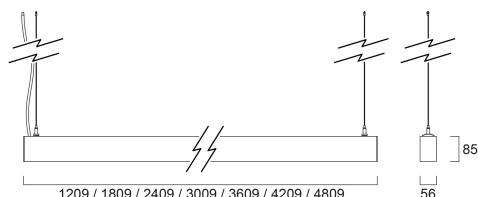

# CONTINUUM PLUS 3.6 940 ST UGR DI DALI EM W

Code article 2064863

Concord

CONTINUUM PLUS 3.6 940 ST UGR DI DALI EM W is a linear luminaire for suspended mounting with 3 meter pre-wiring and complete with end caps and suspension cables, direct/indirect light distribution (60/40 ratio), compact and minimalist design, ideal for offices, meeting rooms, corridors, education facilities, museums and libraries, white (RAL9016) finishing, extruded aluminium body, 3609x56x85mm dimensions, prismatic diffuser combined with lenses, 4000K (neutral white) colour temperature, total system power: 114W, total fixture output: 16050lm, luminaire efficacy: 141lm/W, colour rendering: Ra >90, LED Chromacity: 3 step MacAdam ellipse, lifespan: 89,000 hours L80B50, operating voltage: 220-240V / 50-60Hz, drive current: 2550mA, electronic driver, DALI dimmable, 3-hours LiFePO4 integrated DALI Self Test emergency, direct/indirect independently addressable, Class I electrical protection, IP20, IK03, suitable for internal environment only.

### Dimensions (mm)

## Données physiques

Housing colour	RAL 9016 - Traffic white / Bezel
IP rating	IP20
IK rating	IK03
Diffuser finish	Transparent
Diffuser material	PC Polycarbonate
Finition réflecteur	Not Applicable
Longueur (mm)	3609
Largeur (mm)	56
Nominal Product Height (mm)	85
Poids (kg)	10.4