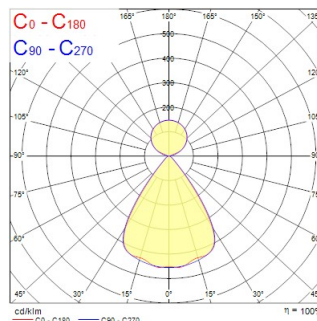

Photométrie

Distance [m]	Cone diameter [m]	Beam diameter [m]	Beam diameter [ft]	Illuminance [lx]
0.5	0.73 0.71	0.73 0.71	2.39 2.32	2090 2150
1.0	1.46 1.42	1.46 1.42	4.78 4.64	724 768
1.5	2.19 2.12	2.19 2.12	7.17 6.96	322 338
2.0	2.92 2.83	2.92 2.83	9.58 9.30	181 192
2.5	3.65 3.54	3.65 3.54	11.97 11.64	116 123
3.0	4.38 4.25	4.38 4.25	14.36 13.95	80 84

— C0 - C180 (Half beam angle: 72.6°)

— C90 - C270 (Half beam angle: 72.2°)