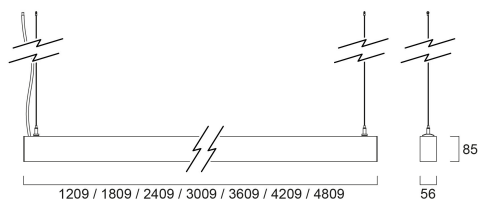

Atouts techniques

Dimensions (mm)