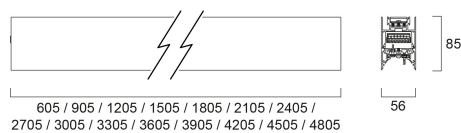

# CONTINUUM PLUS 3.6 940 CO OPAL D DALI W

Code article 2064874

Concord

CONTINUUM PLUS 3.6 940 CO OPAL D DALI W is a linear luminaire with trimless body for surface, suspended or recessed mounting, various mounting accessories, direct light distribution, compact and minimalist design, ideal for offices, meeting rooms, corridors, education facilities, museums and libraries, white (RAL9016) finishing, extruded aluminium body, 3605x56x85mm dimensions, opal diffuser, 4000K (neutral white) colour temperature, total system power: 63W, total fixture output: 8700lm, luminaire efficacy: 138lm/W, colour rendering: Ra >90, LED Chromacity: 3 step MacAdam ellipse, lifespan: 89,000 hours L80B50, operating voltage: 220-240V / 50-60Hz, drive current: 1500mA, electronic driver, DALI dimmable, Class I electrical protection, IP20, IK03, suitable for internal environment only. The product is delivered without diffuser, end cap, suspension or power supply kit, the accessories eg rolled diffuser (2064605) to be ordered separately.

### Dimensions (mm)

## Données physiques

Housing colour	RAL 9016 - Traffic white / Bezel
IP rating	IP20
IK rating	IK03
Diffuser finish	Opal
Diffuser material	PC Polycarbonate
Finition réflecteur	Not Applicable
Longueur (mm)	3605
Largeur (mm)	56
Nominal Product Height (mm)	85
Poids (kg)	9.6

## Emballage

Product EAN number	5025768648740
Longueur simple de l'emballage (cm)	371.0
Largeur simple de l'emballage (cm)	11.7
Packaging single depth (cm)	14.7
DUN14 (inner)	05025768648740
Units per outer package	1
Packaging outer length / height (cm)	371.0
Packaging outer width (cm)	11.7
Packaging outer depth (cm)	14.7